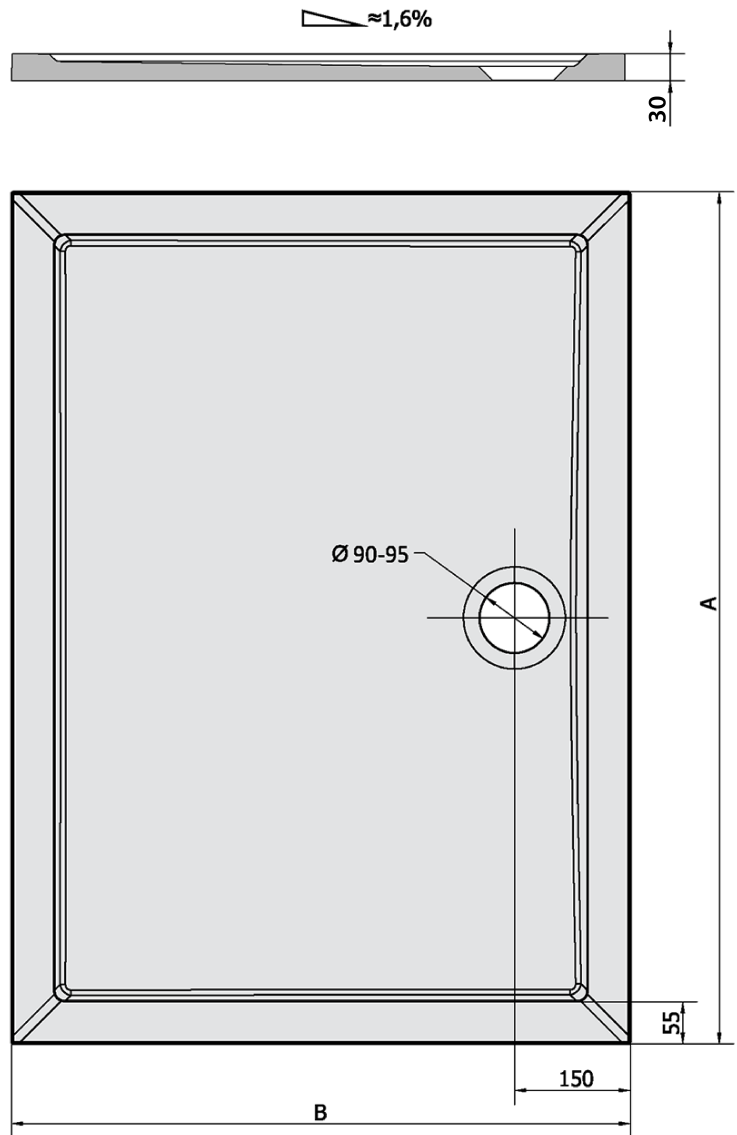

Order code: 49511

Basic information

Brand: Polysan
Series: KLASIK

Size

Length: 1200 mm
Width: 900 mm
Height: 30 mm

Properties

Colour: White
Material: Cast marble
Shape: Rectangular
Waste diameter: 90 mm
Bottom Relief (surface): Smooth
Weight / Piece: 65.0 kg
Packaging: 1 Piece
Warranty: 2 years

We recommend buy

1 Piece Shower tray waste, dia. 90mm, DN40, polished stainless steel cover (Order code: 1711C)

1 Piece Shower Tray Legs (8 Pcs/Set) (Order code: PV008)

Technical sheet

KARIA	kod	A	B
80x70	11091	800	700
90x70	44511	900	700
90x80	63511	900	800
100x70	71565	1000	700
100x80	45511	1000	800
100x90	51111	1000	900
110x80	46511	1100	800
110x90	59111	1100	900
120x70	47511	1200	700
120x80	48511	1200	800
120x90	49511	1200	900
120x100	26611	1200	1000