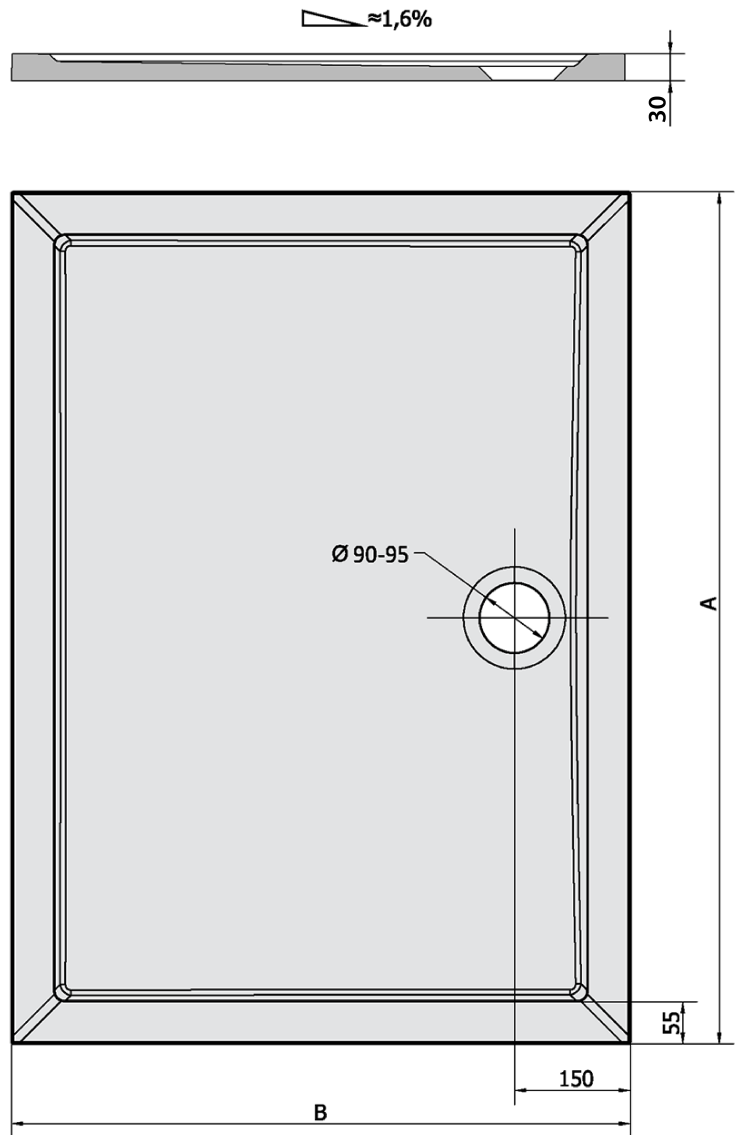

## Size

Length: 1200 mm

Width: 800 mm

Height: 30 mm

## Properties

Colour: White

Material: Cast marble

Shape: Rectangular

Waste diameter: 90 mm

Bottom Relief  
(surface): Smooth

Weight / Piece: 61.0 kg

Packaging: 1 Piece

## We recommend buy

1 Piece Shower tray waste, dia. 90mm, DN40, polished stainless steel cover (Order code: 1711C)

1 Piece Shower Tray Legs (8 Pcs/Set) (Order code: PV008)

Technical sheet

KARIA	kod	A	B
80x70	11091	800	700
90x70	44511	900	700
90x80	63511	900	800
100x70	71565	1000	700
100x80	45511	1000	800
100x90	51111	1000	900
110x80	46511	1100	800
110x90	59111	1100	900
120x70	47511	1200	700
120x80	48511	1200	800
120x90	49511	1200	900
120x100	26611	1200	1000