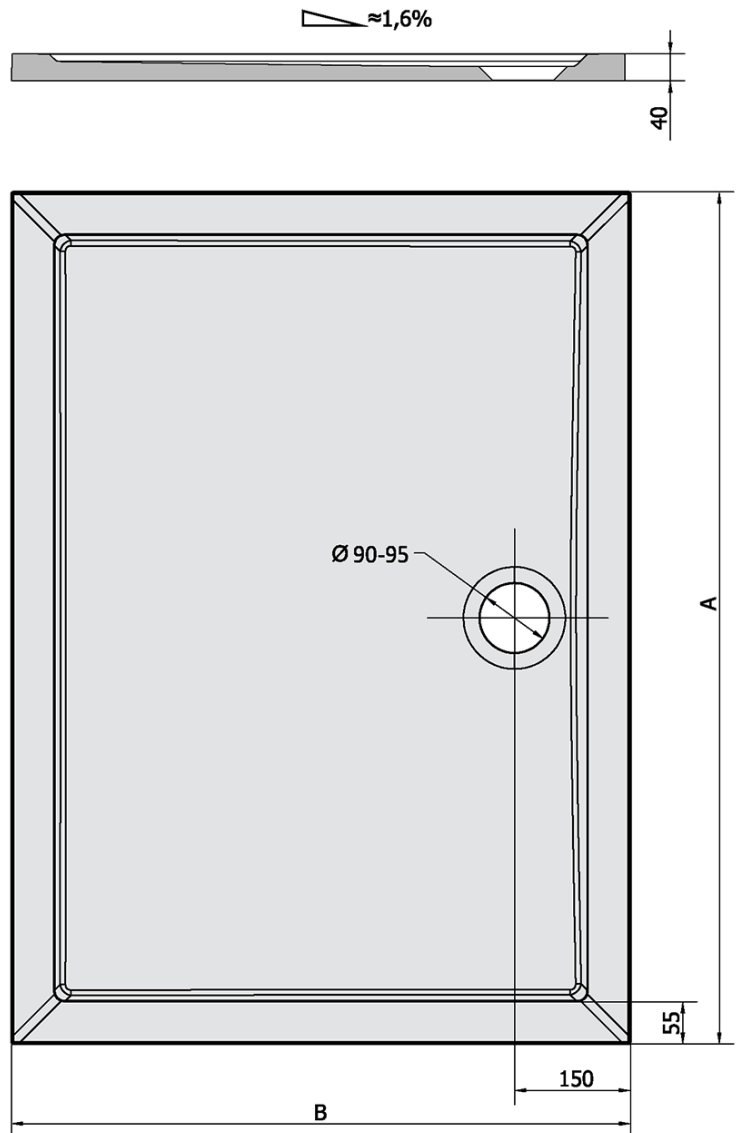

Order code: 48511

Basic information

Brand: Polysan
Series: KLASIK

Size

Length: 1200 mm
Width: 800 mm
Height: 40 mm

Properties

Colour: White
Material: Cast marble
Shape: Rectangular
Waste diameter: 90 mm
Bottom Relief (surface): Smooth
Weight / Piece: 61.0 kg
Packaging: 1 Piece
Warranty: 2 years

We recommend buy

1 Piece Shower tray siphon, dia. 90mm, DN40, polished stainless steel cover (Order code: 1711C)

1 Piece Shower Tray Legs (8 Pcs/Set) (Order code: PV008)

Technical sheet

KARIA	kod	A	B
80x70	11091	800	700
90x70	44511	900	700
90x80	63511	900	800
100x70	71565	1000	700
100x80	45511	1000	800
100x90	51111	1000	900
110x80	46511	1100	800
110x90	59111	1100	900
120x70	47511	1200	700
120x80	48511	1200	800
120x90	49511	1200	900
120x100	26611	1200	1000