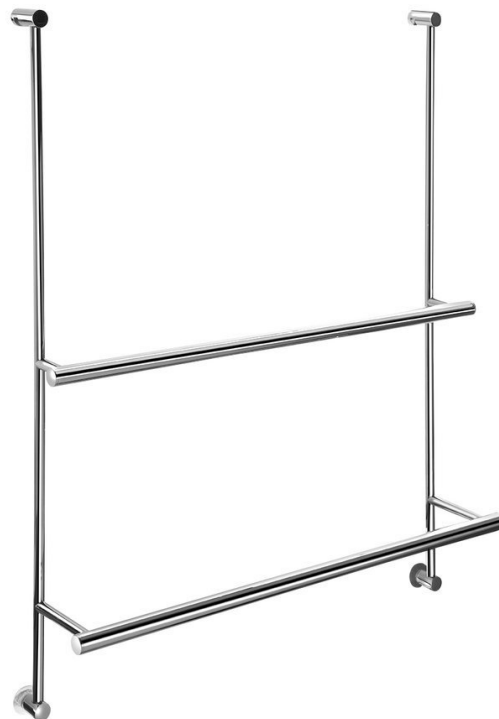

Shower Enclosure Towel Holder 600x730x125mm, chrome

Order code: 1301-09

Basic information

Brand: Sapfo

Size

Length: 600 mm

Width: 600 mm

Height: 730 mm

Depth: 125 mm

Properties

Warranty: 12 years

Weight / Piece: 1.7 kg

Packaging: 1 Piece

Colour: Chrome

Material: Brass

Shape: Circular

Type: Towel holder: multi-arm

Installation: Wall-hung

Shower Enclosure Towel Holder 600x730x125mm,
chrome

Technical sheet