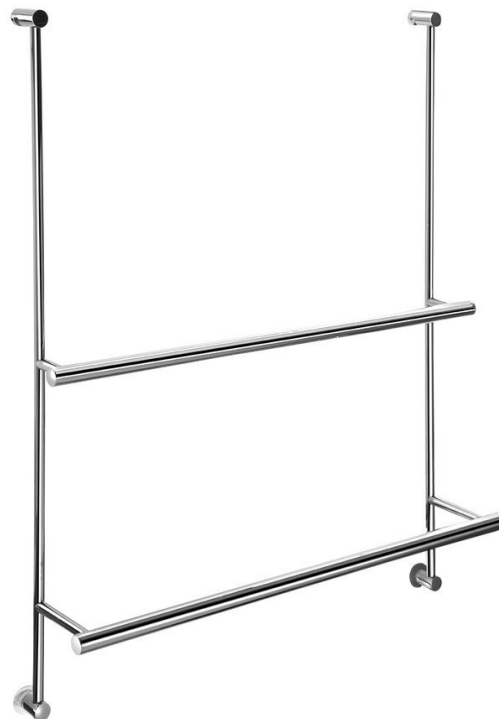

Shower Enclosure Towel Holder 600x730x125mm, chrome

Order code: 1301-09

Basic information

Brand: Sapho

Size

Length: 600 mm

Width: 600 mm

Height: 730 mm

Depth: 125 mm

Properties

Colour: Chrome

Material: Brass

Shape: Circular

Type: Towel holder: multi-arm

Installation: Wall-hung

Weight / Piece: 1.7 kg

Packaging: 1 Piece

Warranty: 12 years

Shower Enclosure Towel Holder 600x730x125mm,
chrome

Technical sheet