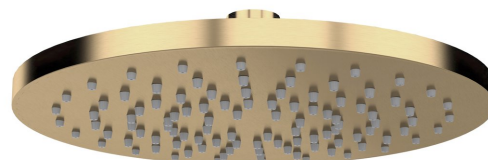

Head shower, dia. 300mm, gold matt

Order code: SF419

Basic information

Brand: Sapho

Size

Diameter: 300 mm

Properties

Colour: Gold matt

Material: Brass

Shape: Circular

Installation: 1 outlet

Shower functions: Rain

Other: AntiCalc

Weight / Piece: 2.44 kg

Packaging: 1 Piece

Warranty: 2 years