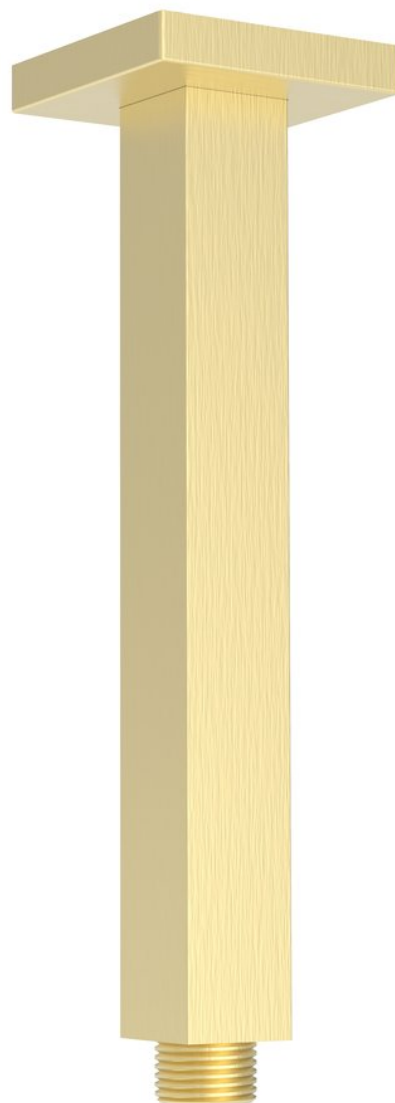

Ceiling shower spout, square, 200mm, gold matt

Order code: 1205-07GB

Basic information

Brand: Sapho

Size

Length: 200 mm

Height: 200 mm

Properties

Warranty: 2 years

Weight / Piece: 0.26 kg

Packaging: 1 Piece

Colour: Gold matt

Material: Brass

Shape: Square

Installation: Overhead

3D model: YES