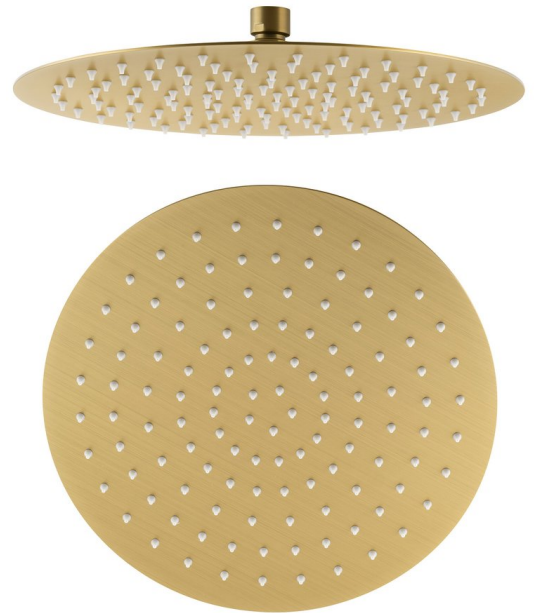

SLIM head shower, dia. 300mm, gold matt

Order code: MS573GB

Basic information

Brand: Sapho

Size

Diameter: 300 mm

Height: 5 mm

Properties

Colour: Gold matt

Material: Stainless steel

Shape: Circular

Installation: 1 outlet

Shower functions: Rain

Other: AntiCalc, PVD coating

Weight / Piece: 2.0 kg

Packaging: 1 Piece

Warranty: 2 years