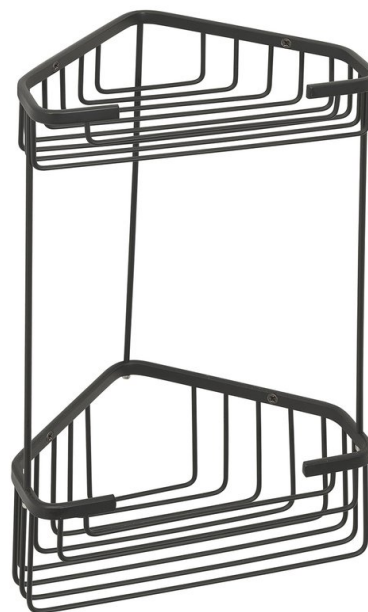

## SMART 2 Tier Wire Corner Caddy 175x325x175mm, black matt

Order code: 2482-14

### Basic information

Brand: Gedy  
Series: SMART

### Size

Length: 200 mm  
Width: 200 mm  
Height: 325 mm  
Depth: 151 mm

### Properties

Warranty: 10 years  
Weight / Piece: 0.61 kg  
Packaging: 1 Piece  
Colour: Black  
Material: Stainless steel  
Shape: Wire  
Type: Shelf: corner, Shelf: multi-level  
Installation: Drilling  
Maintenance: According to recommendation  
3D model: YES