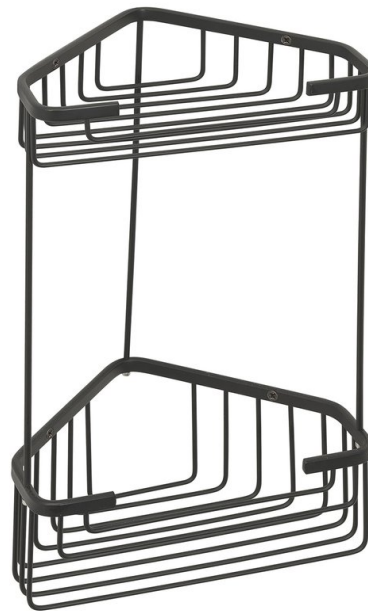

SMART 2 Tier Wire Corner Caddy 200x325x151mm, black matt

Order code: 2482-14

Basic information

Brand: Gedy
Series: SMART

Size

Length: 200 mm
Width: 200 mm
Height: 325 mm
Depth: 151 mm

Properties

Colour: Black
Material: Stainless steel
Shape: Wire
Type: Shelf: corner, Shelf: multi-level
Installation: Drilling
Maintenance: According to recommendation
Weight / Piece: 0.61 kg
Packaging: 1 Piece
Warranty: 10 years