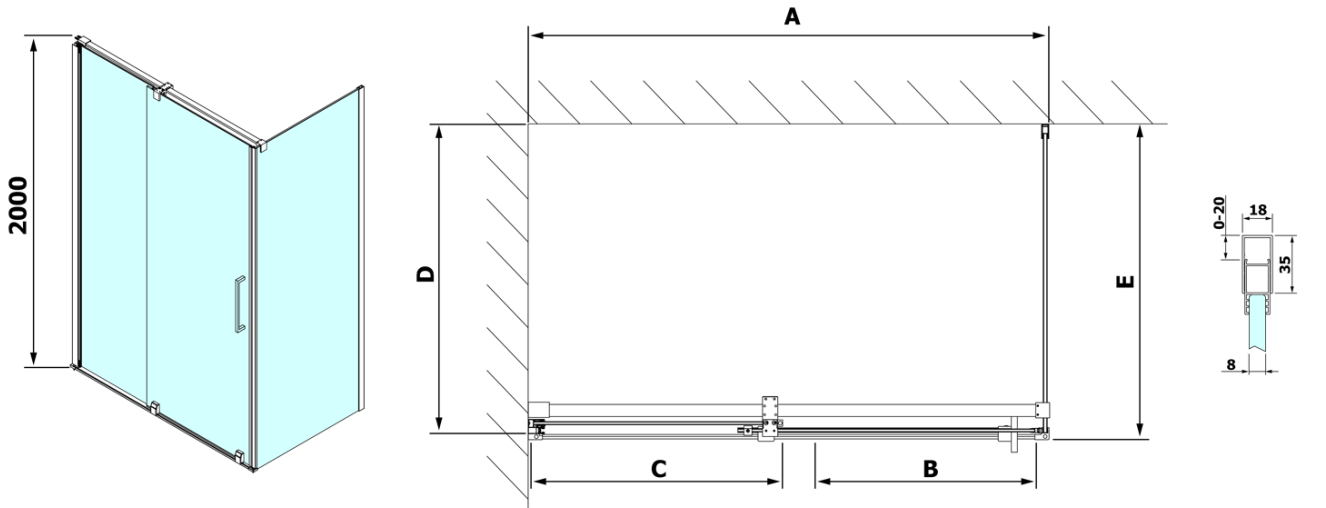

ROLLS Rectangular screen 1400x900 mm, L/R variant, clear glass

Order code: RL1415RL3315

Basic information

Brand: Polysan
Series: ROLLS

Size

Width: 1400 mm
Height: 2000 mm
Depth: 900 mm

Properties

Profile colour: Chrome - polished aluminum
Shape: Rectangular shower enclosures
Type of opening: Sliding door
Opening direction: Versatile
Opening width: 575 mm
Glass colour: TRANSPARENT glass
Glass finish: Antidrop
Glass thickness: 8 mm
Properties: Frameless design
Weight / Piece: 103.0 kg
Packaging: 2 Piece
Warranty: 2 years

Spare parts

ALTIS/ROLLS/DRAGON set of screw covers (Order code: NDAL03)
VOLCANO/ROLLS LINE magnetic seal (Order code: NDGV02)
ROLLS handle (Order code: NDRL-MADLO)
ROLLS bottom seal under solid glass (Order code: NDRL03)
ROLLS vertical seal (Order code: NDRL02)
ROLLS L/P ends of the roller profile (Order code: NDRL05)
ROLLS Bottom seal (Order code: NDRL01)
ROLLS roller profile (Order code: NDRL04)

ROLLS Rectangular screen 1400x900 mm, L/R
variant, clear glass

Technical sheet

Model	D	E
RL3215	765-785	780-800
RL3315	865-885	880-900
RL3415	965-985	980-1000

Model	A	B	C
RL1115	1070-1110	425	~500
RL1215	1170-1210	475	~550
RL1315	1270-1310	525	~600
RL1415	1370-1410	575	~650
RL1515	1470-1510	625	~700
RL1615	1570-1610	675	~750