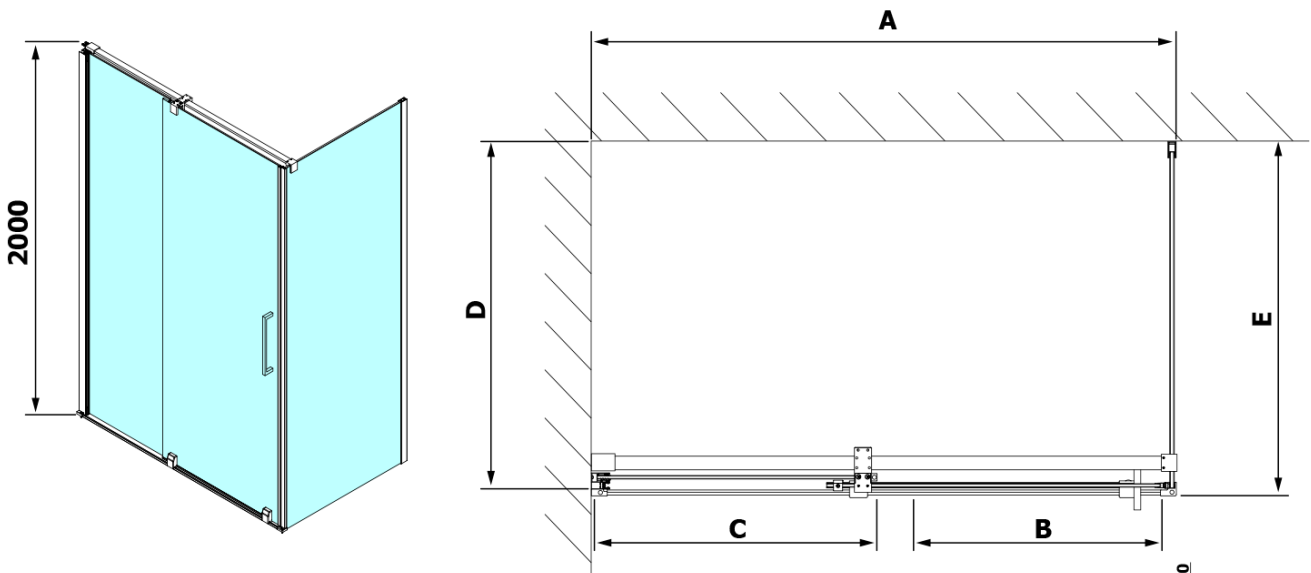

## Size

**Width:** 1300 mm

**Height:** 2000 mm

**Depth:** 900 mm

## Properties

**Profile colour:** Chrome

**Shape:** Rectangular shower enclosures

**Type of opening:** Sliding door

**Opening direction:** Versatile

**Opening width:** 525 mm

**Glass colour:** TRANSPARENT glass

Vertical seal for 8mm glass, 2000mm (Order code: NDRL02-2)

Bottom seal for glass 8mm, 1000 mm, (Order code: NDRL01-2)

Flat magnetic seal for glass 8mm, 2000mm (Order code: NDGV02)

ROLLS L/P ends of the roller profile (Order code: NDRL05)

Vertical seal for 8mm glass, 2000mm (Order code: NDRL02)

ROLLS Rectangular screen 1300x900 mm, L/R  
variant, clear glass

Technical sheet

Model	D	E
RL3215	765-785	780-800
RL3315	865-885	880-900
RL3415	965-985	980-1000