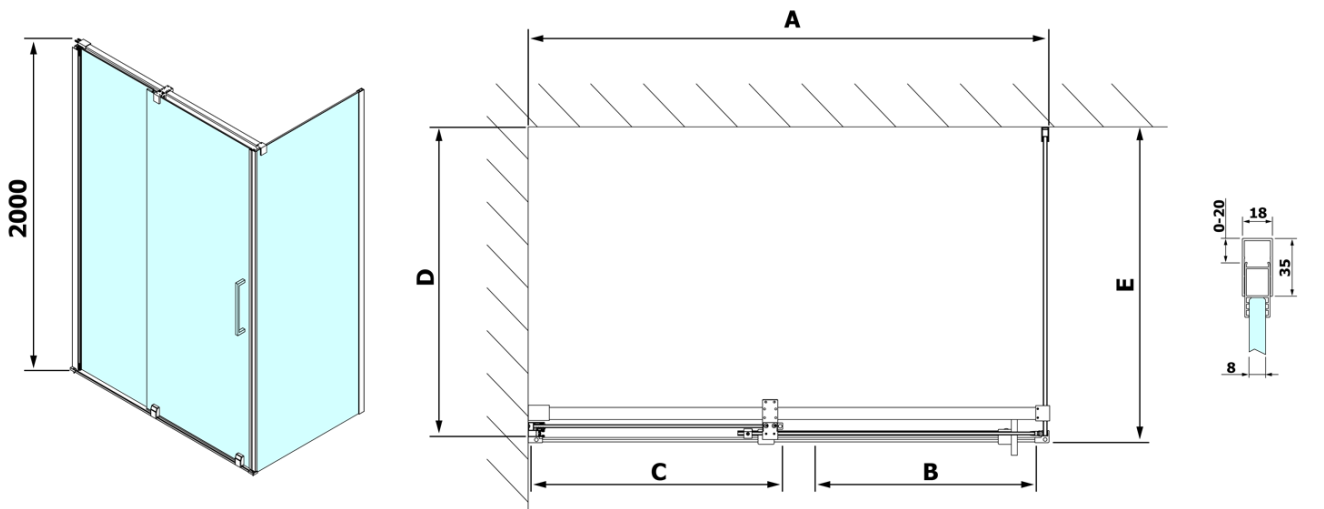

ROLLS Rectangular screen 1300x900 mm, L/R
variant, clear glass

Technical sheet

Model	D	E
RL3215	765-785	780-800
RL3315	865-885	880-900
RL3415	965-985	980-1000

Model	A	B	C
RL1115	1070-1110	425	~500
RL1215	1170-1210	475	~550
RL1315	1270-1310	525	~600
RL1415	1370-1410	575	~650
RL1515	1470-1510	625	~700
RL1615	1570-1610	675	~750