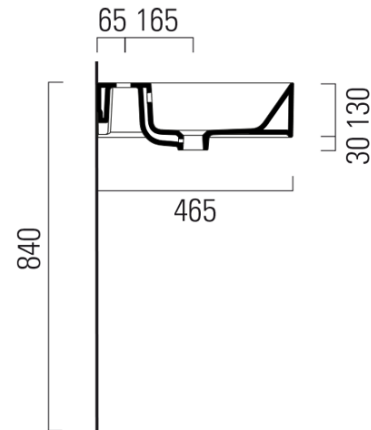

KUBE X ceramic washbasin 100x47cm, white ExtraGlaze

GSI[®]

Order code: 9423111

Basic information

Brand: GSI
Series: KUBE X

Size

Width: 1000 mm
Height: 160 mm
Depth: 470 mm

Properties

Colour: White
Material: Ceramic
Installation: Freestanding, Wall-hung - Screws
Type of washbasin: Washbasin
Tap hole: 1 tap hole
Overflow: Yes
Shape: Rectangle
Equipment: ExtraGlaze
Weight / Piece: 28.2 kg
Packaging: 1 Piece
Warranty: 2 years

We recommend buy

1 Piece GSI washbasin drain 5/4", click-clack, ceramic stopper, 5-65mm, white (Order code: PCS11)

Technical sheet

* Taglio sul mobile
Furniture's cut