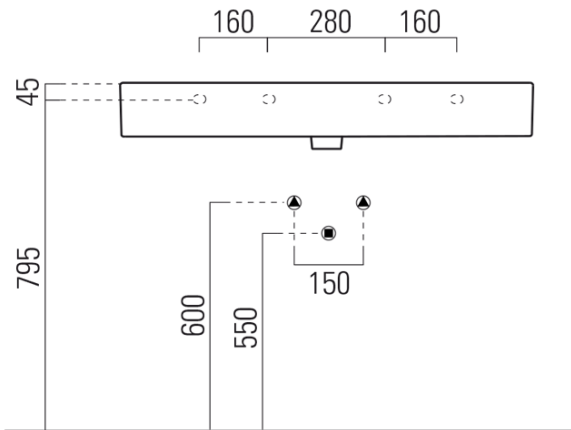

KUBE X ceramic washbasin 100x47cm, white ExtraGlaze

GSI
ceramica

Order code: 9423111

Basic information

Brand: GSI
Series: KUBE X

Size

Width: 1000 mm
Height: 160 mm
Depth: 470 mm

Properties

Colour: White
Material: Ceramic
Installation: Freestanding, Wall-hung - Screws
Type of washbasin: Washbasin
Tap hole: 1 tap hole
Overflow: Yes
Shape: Rectangle
Other: ExtraGlaze
Weight / Piece: 28.2 kg
Packaging: 1 Piece
Warranty: 2 years

We recommend buy

1 Piece GSI washbasin drain 5/4", click-clack, ceramic stopper, 5-65mm, white ExtraGlaze (Order code: PCS11)

Technical sheet

* Taglio sul mobile
Furniture's cut