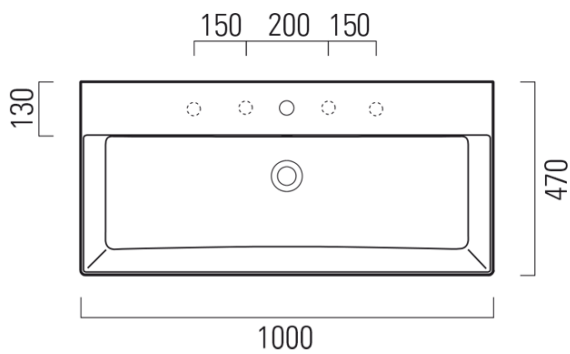

KUBE X ceramic washbasin 100x47cm, white ExtraGlaze

GSI
ceramica

Order code: 9423111

Basic information

Brand: GSI
Series: KUBE X

Size

Width: 1000 mm
Height: 160 mm
Depth: 470 mm

Properties

Colour: White
Material: Ceramic
Installation: Freestanding, Wall-hung - Screws
Type of washbasin: Washbasin
Tap hole: 1 tap hole
Overflow: Yes
Shape: Rectangle
Other: ExtraGlaze
Weight / Piece: 28.2 kg
Packaging: 1 Piece
Warranty: 2 years

We recommend buy

1 Piece GSI washbasin drain 5/4", click-clack, ceramic stopper, 5-65mm, white ExtraGlaze (Order code: PCS11)

Technical sheet

* Taglio sul mobile
Furniture's cut