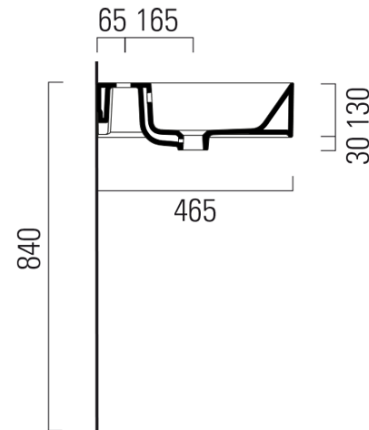

KUBE X ceramic washbasin 100x47cm, white ExtraGlaze

GSI
ceramica

Order code: 9423111

Basic information

Brand: GSI
Series: KUBE X

Size

Width: 1000 mm
Height: 160 mm
Depth: 470 mm

Properties

Colour: White
Material: Ceramic
Installation: Freestanding, Wall-hung - Screws
Type of washbasin: Washbasin
Tap hole: 1 tap hole
Overflow: Yes
Shape: Rectangle
Other: ExtraGlaze
Weight / Piece: 28.2 kg
Packaging: 1 Piece
Warranty: 2 years

We recommend buy

1 Piece GSI washbasin drain 5/4", click-clack, ceramic stopper, 5-65mm, white ExtraGlaze (Order code: PCS11)

Technical sheet

* Taglio sul mobile
Furniture's cut