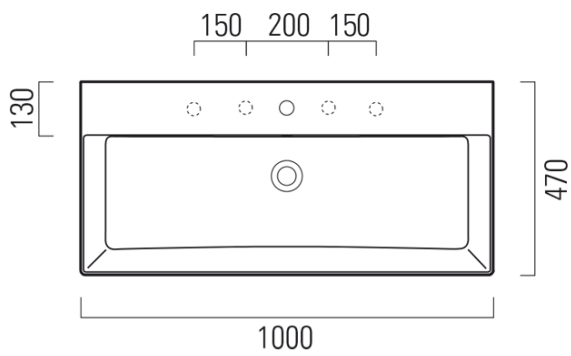

KUBE X ceramic washbasin 100x47cm, white ExtraGlaze

GSI[®]

Order code: 9423111

Basic information

Brand: GSI
Series: KUBE X

Size

Width: 1000 mm
Height: 160 mm
Depth: 470 mm

Properties

Colour: White
Material: Ceramic
Installation: Freestanding, Wall-hung - Screws
Type of washbasin: Washbasin
Tap hole: 1 tap hole
Overflow: Yes
Shape: Rectangle
Equipment: ExtraGlaze
Weight / Piece: 28.2 kg
Packaging: 1 Piece
Warranty: 2 years

We recommend buy

1 Piece GSI washbasin drain 5/4", click-clack, ceramic stopper, 5-65mm, white (Order code: PCS11)

Technical sheet

* Taglio sul mobile
Furniture's cut