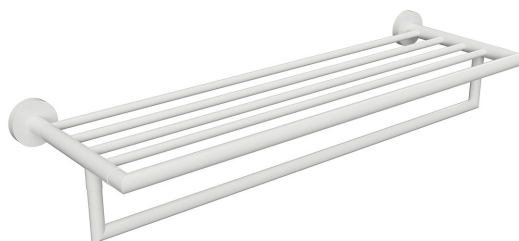

X-ROUND WHITE towel shelf with rail 500mm, white matt

Order code: XR421W

Basic information

Brand: Sapho
Series: X-ROUND

Size

Length: 550 mm
Width: 550 mm
Height: 110 mm
Depth: 265 mm

Properties

Warranty: 2 years
Weight / Piece: 1.8 kg
Packaging: 1 Piece
Colour: White
Material: Brass
Shape: Circular
Type: Towel holder: with shelf
Installation: Drilling
Maintenance: According to recommendation
3D model: YES