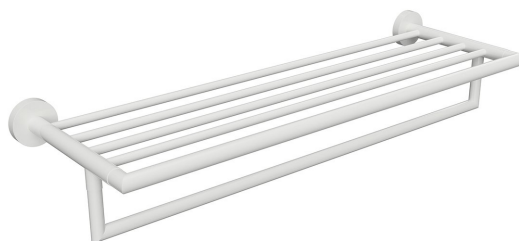

X-ROUND WHITE towel shelf with rail 500mm, white

Order code: XR421W

Basic information

Brand: Sapho
Series: X-ROUND

Size

Length: 550 mm
Width: 550 mm
Height: 110 mm
Depth: 265 mm

Properties

Colour: White
Material: Brass
Shape: Circular
Type: Towel holder: with shelf
Installation: Drilling
Maintenance: According to recommendation
Weight / Piece: 1.8 kg
Packaging: 1 Piece
Warranty: 10 years