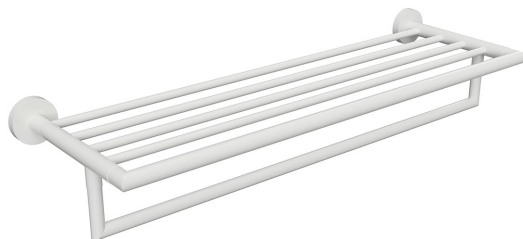

X-ROUND WHITE towel shelf with rail 500mm, white matt

Order code: XR421W

Basic information

Brand: Sapho
Series: X-ROUND

Size

Length: 550 mm
Width: 550 mm
Height: 110 mm
Depth: 265 mm

Properties

Colour: White
Material: Brass
Shape: Circular
Type: Towel holder: with shelf
Installation: Drilling
Maintenance: According to recommendation
Weight / Piece: 1.8 kg
Packaging: 1 Piece
Warranty: 2 years