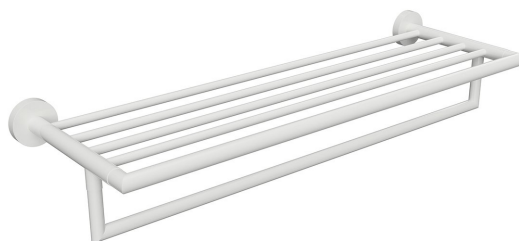

## X-ROUND WHITE towel shelf with rail 500mm, white

**Order code:** XR421W

### Basic information

**Brand:** Sapho  
**Series:** X-ROUND

### Size

**Length:** 550 mm  
**Width:** 550 mm  
**Height:** 110 mm  
**Depth:** 265 mm

### Properties

**Colour:** White  
**Material:** Brass  
**Shape:** Circular  
**Type:** Towel holder: with shelf  
**Installation:** Drilling  
**Maintenance:** According to recommendation  
**Weight / Piece:** 1.8 kg  
**Packaging:** 1 Piece  
**Warranty:** 10 years