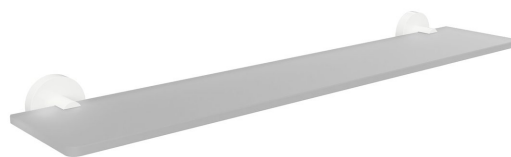

X-ROUND WHITE glass shelf 600mm, white matt

Order code: XR609W

Basic information

Brand: Sapho
Series: X-ROUND

Size

Length: 600 mm
Width: 600 mm
Height: 55 mm
Depth: 130 mm

Properties

Colour: White
Material: Brass, Glass
Shape: Circular
Type: Shelf
Installation: Drilling
Maintenance: According to recommendation
Weight / Piece: 1.52 kg
Packaging: 1 Piece
Warranty: 2 years