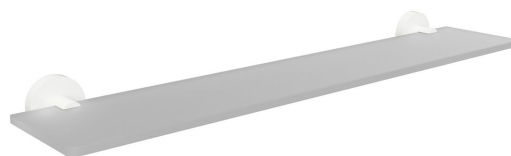

Order code: XR609W

Basic information

Brand: Sapho
Series: X-ROUND

Size

Length: 600 mm
Width: 600 mm
Height: 55 mm
Depth: 130 mm

Properties

Warranty: 2 years
Weight / Piece: 1.52 kg
Packaging: 1 Piece
Colour: White
Material: Brass, Glass
Shape: Circular
Type: Shelf
Installation: Drilling
Maintenance: According to recommendation
3D model: YES