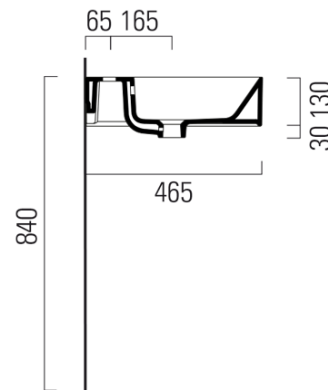

### Size

Width: 1200 mm  
Height: 160 mm  
Depth: 470 mm

### Properties

Colour: White  
Material: Ceramic  
Installation: Freestanding, Wall-hung - Screws  
Type of washbasin: Washbasin  
Tap hole: 1 tap hole  
Overflow: Yes  
Shape: Rectangle  
Equipment: ExtraGlaze  
Weight / Piece: 33.9 kg  
Packaging: 1 Piece  
Warranty: 2 years

### We recommend buy

1 Piece GSI washbasin drain 5/4", click-clack, ceramic stopper, 5-65mm, white (Order code: PCS11)

Technical sheet

\* Taglio sul mobile  
Furniture's cut