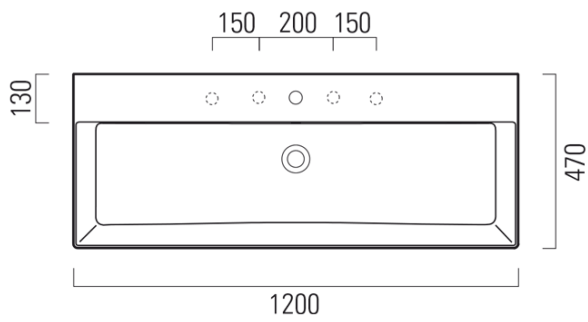

### Size

Width: 1200 mm  
Height: 160 mm  
Depth: 470 mm

### Properties

Colour: White  
Material: Ceramic  
Installation: Freestanding, Wall-hung - Screws  
Type of washbasin: Washbasin  
Tap hole: 1 tap hole  
Overflow: Yes  
Shape: Rectangle  
Equipment: ExtraGlaze  
Weight / Piece: 33.9 kg  
Packaging: 1 Piece  
Warranty: 2 years

### We recommend buy

1 Piece GSI washbasin drain 5/4", click-clack, ceramic stopper, 5-65mm, white (Order code: PCS11)

Technical sheet

\* Taglio sul mobile  
Furniture's cut