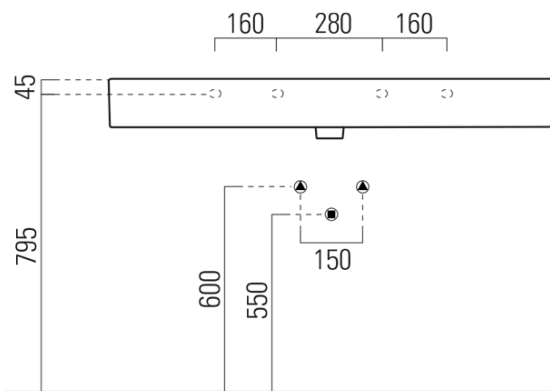

### Size

Width: 1200 mm  
Height: 160 mm  
Depth: 470 mm

### Properties

Colour: White  
Material: Ceramic  
Installation: Freestanding, Wall-hung - Screws  
Type of washbasin: Washbasin  
Tap hole: 1 tap hole  
Overflow: Yes  
Shape: Rectangle  
Equipment: ExtraGlaze  
Weight / Piece: 33.9 kg  
Packaging: 1 Piece  
Warranty: 2 years

### We recommend buy

1 Piece GSI washbasin drain 5/4", click-clack, ceramic stopper, 5-65mm, white (Order code: PCS11)

Technical sheet

\* Taglio sul mobile  
Furniture's cut