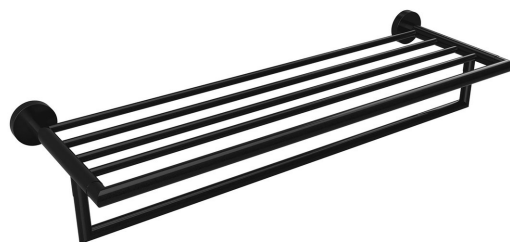

X-ROUND BLACK towel shelf with rail 500mm, black matt

Order code: XR421B

Basic information

Brand: Sapho
Series: X-ROUND

Size

Length: 550 mm
Width: 550 mm
Height: 110 mm
Depth: 265 mm

Properties

Warranty: 2 years
Weight / Piece: 1.8 kg
Packaging: 1 Piece
Colour: Black
Material: Brass
Shape: Circular
Type: Towel holder: with shelf
Installation: Drilling
Maintenance: According to recommendation
3D model: YES