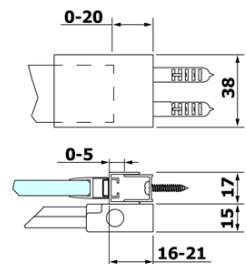

## Size

**Width:** 1500 mm

**Height:** 2000 mm

## Properties

**Profile colour:** Chrome - polished aluminum

**Shape:** Alcove door

**Type of opening:** Sliding door

**Opening direction:** Versatile

**Opening width:** 625 mm

**Glass colour:** TRANSPARENT glass

Vertical seal for 8mm glass, 2000mm (Order code: NDRL02)

ROLLS L/P ends of the roller profile (Order code: NDRL05)

Bottom seal for glass 8mm, 1000 mm, (Order code: NDRL01)

ROLLS roller profile (Order code: NDRL04)

ROLLS shower door 1500mm, height 2000mm, clear glass

Technical sheet

MODEL	A	B	C
RL1115	1070-1110	425	~500
RL1215	1170-1210	475	~550
RL1315	1270-1310	525	~600
RL1415	1370-1410	575	~650
RL1515	1470-1510	625	~700
RL1615	1570-1610	675	~750