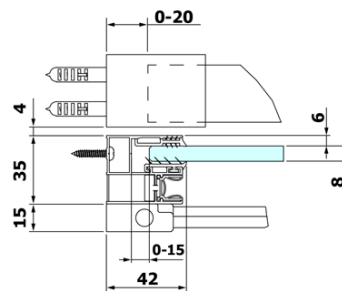

## Size

**Width:** 1500 mm

**Height:** 2000 mm

Vertical seal for 8mm glass, 2000mm (Order code: NDRL02)

ROLLS L/P ends of the roller profile (Order code: NDRL05)

Bottom seal for glass 8mm, 1000 mm, (Order code: NDRL01)

ROLLS roller profile (Order code: NDRL04)

ROLLS shower door 1500mm, height 2000mm, clear glass

Technical sheet

MODEL	A	B	C
RL1115	1070-1110	425	~500
RL1215	1170-1210	475	~550
RL1315	1270-1310	525	~600
RL1415	1370-1410	575	~650
RL1515	1470-1510	625	~700
RL1615	1570-1610	675	~750

ROLLS shower door 1500mm, height 2000mm, clear glass

Model	D	E
RL3215	765-785	780-800
RL3315	865-885	880-900
RL3415	965-985	980-1000

Model	A	B	C
RL1115	1070-1110	425	~500
RL1215	1170-1210	475	~550
RL1315	1270-1310	525	~600
RL1415	1370-1410	575	~650
RL1515	1470-1510	625	~700
RL1615	1570-1610	675	~750