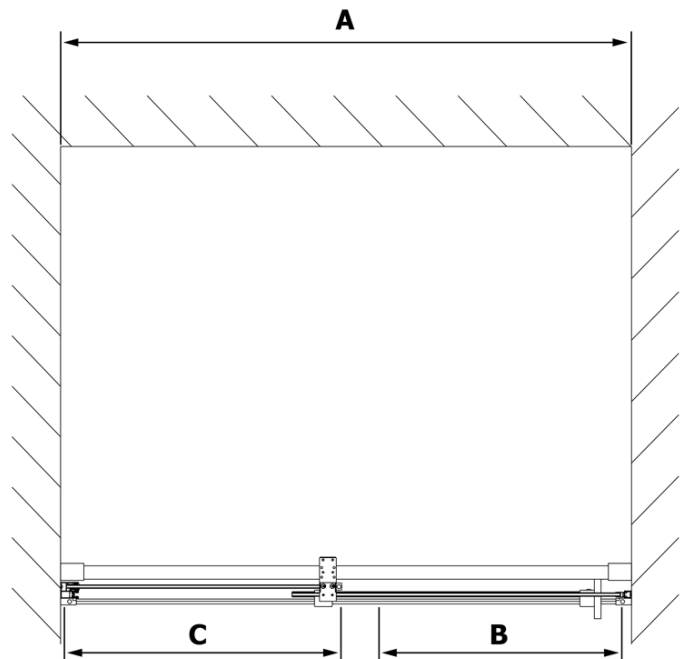

## Size

**Width:** 1500 mm

**Height:** 2000 mm

Vertical seal for 8mm glass, 2000mm (Order code: NDRL02)

ROLLS L/P ends of the roller profile (Order code: NDRL05)

Bottom seal for glass 8mm, 1000 mm, (Order code: NDRL01)

ROLLS roller profile (Order code: NDRL04)

ROLLS shower door 1500mm, height 2000mm, clear glass

Technical sheet

MODEL	A	B	C
RL1115	1070-1110	425	~500
RL1215	1170-1210	475	~550
RL1315	1270-1310	525	~600
RL1415	1370-1410	575	~650
RL1515	1470-1510	625	~700
RL1615	1570-1610	675	~750

ROLLS shower door 1500mm, height 2000mm, clear glass

Model	D	E
RL3215	765-785	780-800
RL3315	865-885	880-900
RL3415	965-985	980-1000

Model	A	B	C
RL1115	1070-1110	425	~500
RL1215	1170-1210	475	~550
RL1315	1270-1310	525	~600
RL1415	1370-1410	575	~650
RL1515	1470-1510	625	~700
RL1615	1570-1610	675	~750