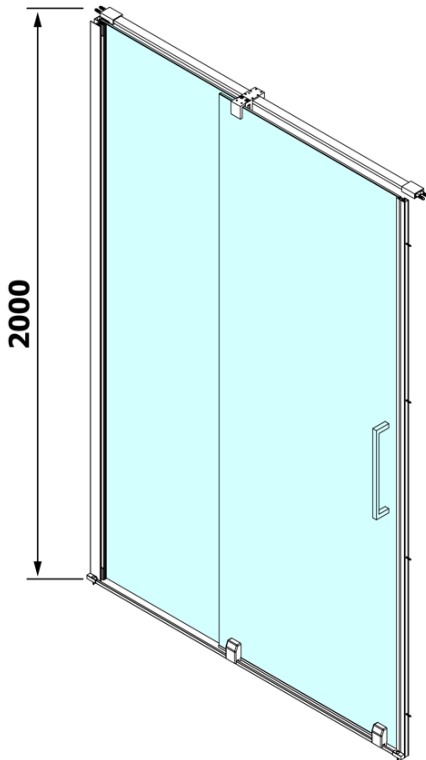

## Size

**Width:** 1500 mm

**Height:** 2000 mm

Vertical seal for 8mm glass, 2000mm (Order code: NDRL02)

ROLLS L/P ends of the roller profile (Order code: NDRL05)

Bottom seal for glass 8mm, 1000 mm, (Order code: NDRL01)

ROLLS roller profile (Order code: NDRL04)

ROLLS shower door 1500mm, height 2000mm, clear glass

Technical sheet

MODEL	A	B	C
RL1115	1070-1110	425	~500
RL1215	1170-1210	475	~550
RL1315	1270-1310	525	~600
RL1415	1370-1410	575	~650
RL1515	1470-1510	625	~700
RL1615	1570-1610	675	~750

ROLLS shower door 1500mm, height 2000mm, clear glass

Model	D	E
RL3215	765-785	780-800
RL3315	865-885	880-900
RL3415	965-985	980-1000

Model	A	B	C
RL1115	1070-1110	425	~500
RL1215	1170-1210	475	~550
RL1315	1270-1310	525	~600
RL1415	1370-1410	575	~650
RL1515	1470-1510	625	~700
RL1615	1570-1610	675	~750