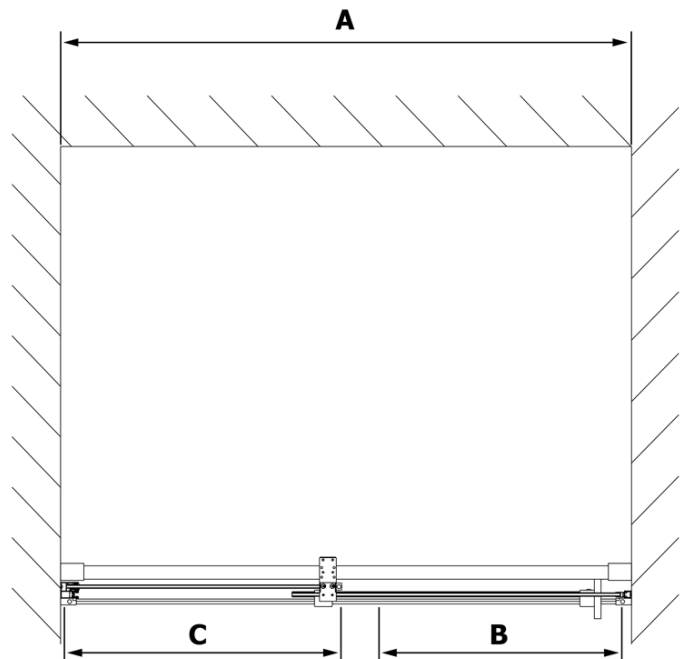

ROLLS shower door 1400mm, height 2000mm, clear glass

Order code: RL1415

Basic information

Brand: Polysan
Series: ROLLS

Size

Width: 1400 mm
Height: 2000 mm

Properties

Profile colour: Chrome - polished aluminum
Shape: Alcove door
Type of opening: Sliding door
Opening direction: Versatile
Opening width: 575 mm
Glass colour: TRANSPARENT glass
Glass finish: Antidrop
Glass thickness: 8 mm
Installation width from: 1370 mm
Installation width up to: 1410 mm
Properties: Frameless design
Weight / Piece: 65.0 kg
Warranty: 2 years

Spare parts

ALTIS/ROLLS/DRAGON set of screw covers (Order code: NDAL03)
VOLCANO/ROLLS LINE magnetic seal (Order code: NDGV02)
ROLLS bottom seal under solid glass (Order code: NDRL03)
ROLLS handle (Order code: NDRL-MADLO)
ROLLS L/P ends of the roller profile (Order code: NDRL05)
ROLLS vertical seal (Order code: NDRL02)
ROLLS Bottom seal (Order code: NDRL01)
ROLLS roller profile (Order code: NDRL04)

ROLLS shower door 1400mm, height 2000mm, clear glass

Technical sheet

MODEL	A	B	C
RL1115	1070-1110	425	~500
RL1215	1170-1210	475	~550
RL1315	1270-1310	525	~600
RL1415	1370-1410	575	~650
RL1515	1470-1510	625	~700
RL1615	1570-1610	675	~750

ROLLS shower door 1400mm, height 2000mm, clear glass

Model	D	E
RL3215	765-785	780-800
RL3315	865-885	880-900
RL3415	965-985	980-1000

Model	A	B	C
RL1115	1070-1110	425	~500
RL1215	1170-1210	475	~550
RL1315	1270-1310	525	~600
RL1415	1370-1410	575	~650
RL1515	1470-1510	625	~700
RL1615	1570-1610	675	~750