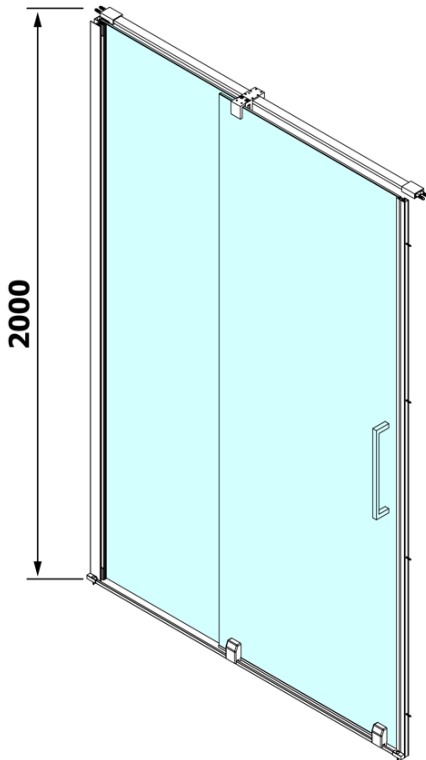

ROLLS shower door 1400mm, height 2000mm, clear glass

Order code: RL1415

Basic information

Brand: Polysan
Series: ROLLS

Size

Width: 1400 mm
Height: 2000 mm

Properties

Profile colour: Chrome - polished aluminum
Shape: Alcove door
Type of opening: Sliding door
Opening direction: Versatile
Opening width: 575 mm
Glass colour: TRANSPARENT glass
Glass finish: Antidrop
Glass thickness: 8 mm
Installation width from: 1370 mm
Installation width up to: 1410 mm
Properties: Frameless design
Weight / Piece: 65.0 kg
Warranty: 2 years

Spare parts

ALTIS/ROLLS/DRAGON set of screw covers (Order code: NDAL03)
VOLCANO/ROLLS LINE magnetic seal (Order code: NDGV02)
ROLLS bottom seal under solid glass (Order code: NDRL03)
ROLLS handle (Order code: NDRL-MADLO)
ROLLS L/P ends of the roller profile (Order code: NDRL05)
ROLLS vertical seal (Order code: NDRL02)
ROLLS Bottom seal (Order code: NDRL01)
ROLLS roller profile (Order code: NDRL04)

ROLLS shower door 1400mm, height 2000mm, clear glass

Technical sheet

MODEL	A	B	C
RL1115	1070-1110	425	~500
RL1215	1170-1210	475	~550
RL1315	1270-1310	525	~600
RL1415	1370-1410	575	~650
RL1515	1470-1510	625	~700
RL1615	1570-1610	675	~750

ROLLS shower door 1400mm, height 2000mm, clear glass

Model	D	E
RL3215	765-785	780-800
RL3315	865-885	880-900
RL3415	965-985	980-1000

Model	A	B	C
RL1115	1070-1110	425	~500
RL1215	1170-1210	475	~550
RL1315	1270-1310	525	~600
RL1415	1370-1410	575	~650
RL1515	1470-1510	625	~700
RL1615	1570-1610	675	~750