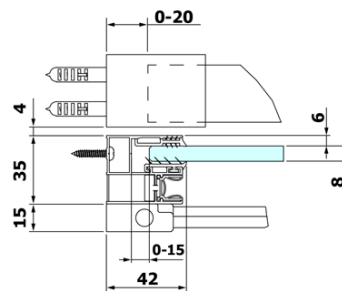

ROLLS shower door 1400mm, height 2000mm, clear glass

Order code: RL1415

Basic information

Brand: Polysan
Series: ROLLS

Size

Width: 1400 mm
Height: 2000 mm

Properties

Profile colour: Chrome - polished aluminum
Shape: Alcove door
Type of opening: Sliding door
Opening direction: Versatile
Opening width: 575 mm
Glass colour: TRANSPARENT glass
Glass finish: Antidrop
Glass thickness: 8 mm
Installation width from: 1370 mm
Installation width up to: 1410 mm
Properties: Frameless design
Weight / Piece: 65.0 kg
Warranty: 2 years

Spare parts

ALTIS/ROLLS/DRAGON set of screw covers (Order code: NDAL03)
VOLCANO/ROLLS LINE magnetic seal (Order code: NDGV02)
ROLLS bottom seal under solid glass (Order code: NDRL03)
ROLLS handle (Order code: NDRL-MADLO)
ROLLS L/P ends of the roller profile (Order code: NDRL05)
ROLLS vertical seal (Order code: NDRL02)
ROLLS Bottom seal (Order code: NDRL01)
ROLLS roller profile (Order code: NDRL04)

ROLLS shower door 1400mm, height 2000mm, clear glass

Technical sheet

MODEL	A	B	C
RL1115	1070-1110	425	~500
RL1215	1170-1210	475	~550
RL1315	1270-1310	525	~600
RL1415	1370-1410	575	~650
RL1515	1470-1510	625	~700
RL1615	1570-1610	675	~750

ROLLS shower door 1400mm, height 2000mm, clear glass

Model	D	E
RL3215	765-785	780-800
RL3315	865-885	880-900
RL3415	965-985	980-1000

Model	A	B	C
RL1115	1070-1110	425	~500
RL1215	1170-1210	475	~550
RL1315	1270-1310	525	~600
RL1415	1370-1410	575	~650
RL1515	1470-1510	625	~700
RL1615	1570-1610	675	~750