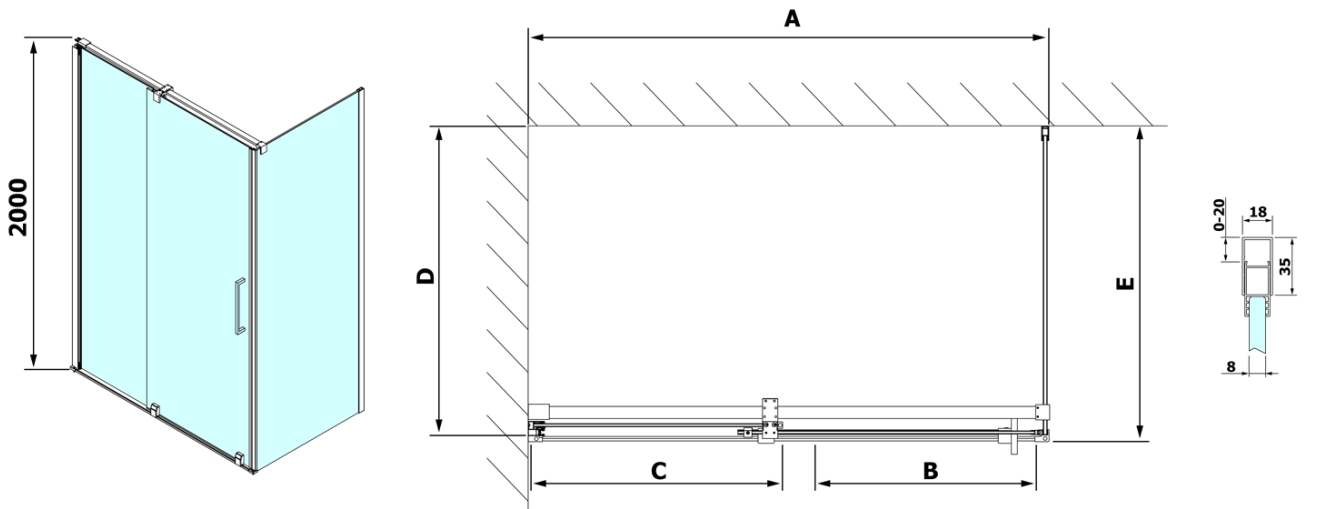

ROLLS shower door 1400mm, height 2000mm, clear glass

Order code: RL1415

Basic information

Brand: Polysan
Series: ROLLS

Size

Width: 1400 mm
Height: 2000 mm

Properties

Profile colour: Chrome - polished aluminum
Shape: Alcove door
Type of opening: Sliding door
Opening direction: Versatile
Opening width: 575 mm
Glass colour: TRANSPARENT glass
Glass finish: Antidrop
Glass thickness: 8 mm
Installation width from: 1370 mm
Installation width up to: 1410 mm
Properties: Frameless design
Weight / Piece: 65.0 kg
Warranty: 2 years

Spare parts

ALTIS/ROLLS/DRAGON set of screw covers (Order code: NDAL03)
VOLCANO/ROLLS LINE magnetic seal (Order code: NDGV02)
ROLLS bottom seal under solid glass (Order code: NDRL03)
ROLLS handle (Order code: NDRL-MADLO)
ROLLS L/P ends of the roller profile (Order code: NDRL05)
ROLLS vertical seal (Order code: NDRL02)
ROLLS Bottom seal (Order code: NDRL01)
ROLLS roller profile (Order code: NDRL04)

ROLLS shower door 1400mm, height 2000mm, clear glass

Technical sheet

MODEL	A	B	C
RL1115	1070-1110	425	~500
RL1215	1170-1210	475	~550
RL1315	1270-1310	525	~600
RL1415	1370-1410	575	~650
RL1515	1470-1510	625	~700
RL1615	1570-1610	675	~750

ROLLS shower door 1400mm, height 2000mm, clear glass

Model	D	E
RL3215	765-785	780-800
RL3315	865-885	880-900
RL3415	965-985	980-1000

Model	A	B	C
RL1115	1070-1110	425	~500
RL1215	1170-1210	475	~550
RL1315	1270-1310	525	~600
RL1415	1370-1410	575	~650
RL1515	1470-1510	625	~700
RL1615	1570-1610	675	~750