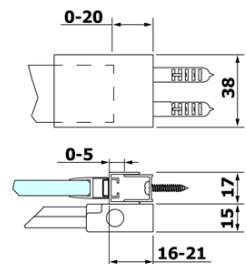

ROLLS shower door 1400mm, height 2000mm, clear glass

Order code: RL1415

Basic information

Brand: Polysan
Series: ROLLS

Size

Width: 1400 mm
Height: 2000 mm

Properties

Profile colour: Chrome - polished aluminum
Shape: Alcove door
Type of opening: Sliding door
Opening direction: Versatile
Opening width: 575 mm
Glass colour: TRANSPARENT glass
Glass finish: Antidrop
Glass thickness: 8 mm
Installation width from: 1370 mm
Installation width up to: 1410 mm
Properties: Frameless design
Weight / Piece: 65.0 kg
Warranty: 2 years

Spare parts

ALTIS/ROLLS/DRAGON set of screw covers (Order code: NDAL03)
VOLCANO/ROLLS LINE magnetic seal (Order code: NDGV02)
ROLLS bottom seal under solid glass (Order code: NDRL03)
ROLLS handle (Order code: NDRL-MADLO)
ROLLS L/P ends of the roller profile (Order code: NDRL05)
ROLLS vertical seal (Order code: NDRL02)
ROLLS Bottom seal (Order code: NDRL01)
ROLLS roller profile (Order code: NDRL04)

ROLLS shower door 1400mm, height 2000mm, clear glass

Technical sheet

MODEL	A	B	C
RL1115	1070-1110	425	~500
RL1215	1170-1210	475	~550
RL1315	1270-1310	525	~600
RL1415	1370-1410	575	~650
RL1515	1470-1510	625	~700
RL1615	1570-1610	675	~750

ROLLS shower door 1400mm, height 2000mm, clear glass

Model	D	E
RL3215	765-785	780-800
RL3315	865-885	880-900
RL3415	965-985	980-1000

Model	A	B	C
RL1115	1070-1110	425	~500
RL1215	1170-1210	475	~550
RL1315	1270-1310	525	~600
RL1415	1370-1410	575	~650
RL1515	1470-1510	625	~700
RL1615	1570-1610	675	~750