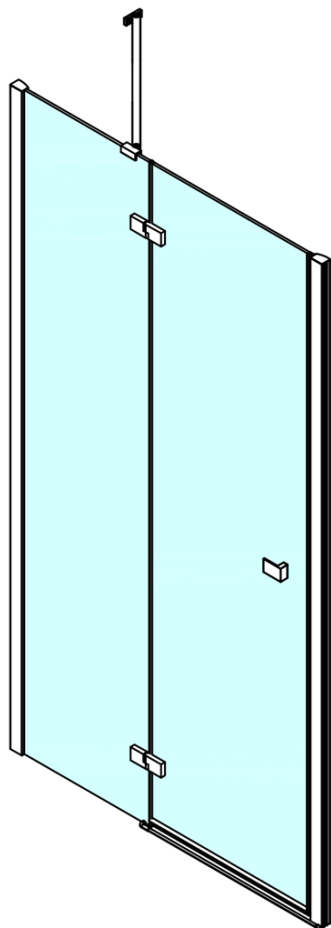

FORTIS Alcove Shower Door 1400 mm, clear glass/right

Order code: FL1414R

Basic information

Brand: Polysan

Series: FORTIS

Size

Width: 1400 mm

Height: 2000 mm

Properties

Profile colour: Chrome - polished aluminum

Shape: Alcove door

Type of opening: Single pivot door

Opening direction: Right

Opening width: 540 mm

Glass colour: TRANSPARENT glass

Glass finish: Antidrop

Glass thickness: 8 mm

Installation width from: 1385 mm

Installation width up to: 1411 mm

Properties: Frameless design

Weight / Piece: 55.0 kg

Packaging: 1 Piece

Warranty: 2 years

Spare parts

Vertical seal between glass 8mm (Order code: NDFL0503)

Bottom seal for door, glass 8mm, 1000mm (Order code: 309D-08)

Technical sheet

FL14xxL

FL14xxR

FORTIS Alcove Shower Door 1400 mm, clear glass/right

MODEL	A	B
FL1480	785-811	≈210
FL1490	885-911	≈310
FL1410	985-1011	≈410
FL1411	1085-1111	≈510
FL1412	1185-1211	≈610
FL1413	1285-1311	≈710
FL1414	1385-1411	≈810
FL1415	1485-1511	≈910