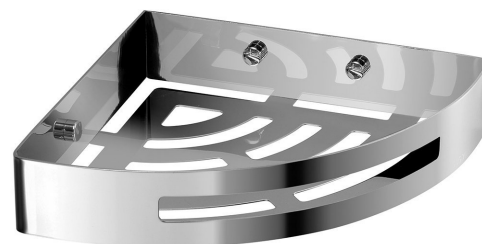

SMART Shower Corner Shelf, 210x45x210mm, polished stainless steel

Order code: 2479

Basic information

Brand: Gedy
Series: SMART

Size

Length: 210 mm
Width: 210 mm
Height: 45 mm
Depth: 210 mm

Properties

Warranty: 2 years
Weight / Piece: 0.665 kg
Packaging: 1 Piece
Colour: Chrome
Material: Stainless steel
Shape: Circular
Type: Shelf: corner
Installation: Drilling
3D model: YES

SMART Shower Corner Shelf, 210x45x210mm, polished stainless steel

Technical sheet