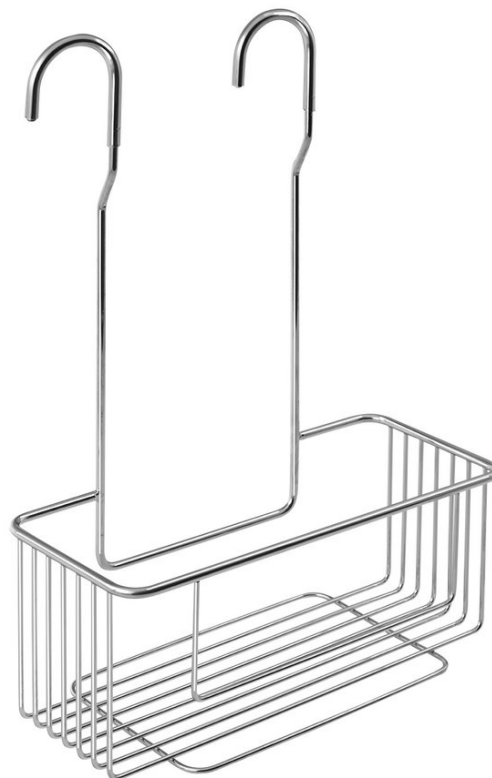

## CHROM LINE Hang wire basket, for Mixer Tap, chrome

Order code: 37006

### Basic information

Brand: Aqualine  
Series: CHROM LINE

### Size

Length: 260 mm  
Width: 260 mm  
Height: 375 mm  
Depth: 112 mm

### Properties

Warranty: 2 years  
Weight / Piece: 0.45 kg  
Packaging: 1 Piece  
Colour: Chrome  
Material: Steel  
Shape: Wire  
Type: Shelf: wall-hung  
Installation: Wall-hung

Technical sheet