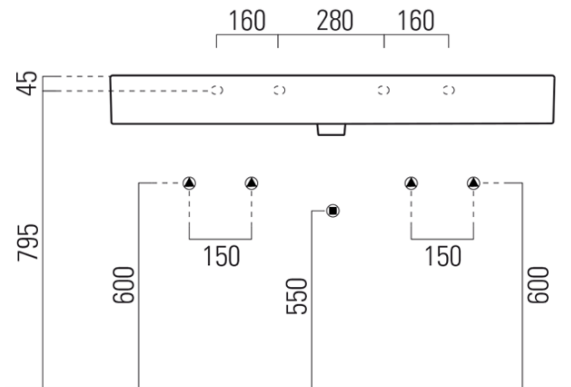

KUBE X Double Ceramic Washbasin 120x47cm, white ExtraGlaze

Order code: 9424211

Basic information

Brand: GSI
Series: KUBE X

Size

Width: 1200 mm
Height: 160 mm
Depth: 470 mm

Properties

Colour: White
Material: Ceramic
Installation: Freestanding, Wall-hung - Screws
Type of washbasin: Double basin
Tap hole: 2 tap holes
Overflow: Yes
Shape: Rectangle
Other: ExtraGlaze
Weight / Piece: 33.9 kg
Packaging: 1 Piece
Warranty: 2 years

We recommend buy

1 Piece GSI washbasin drain 5/4", click-clack, ceramic stopper, 5-65mm, white ExtraGlaze (Order code: PCS11)

Technical sheet

* Taglio sul mobile
Furniture's cut