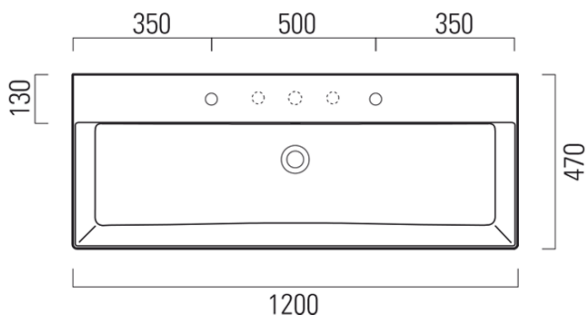

KUBE X ceramic washbasin 120x47cm, 2 tap holes, white ExtraGlaze

GSI[®]

Order code: 9424211

Basic information

Brand: GSI
Series: KUBE X

Size

Width: 1200 mm
Height: 160 mm
Depth: 470 mm

Properties

Colour: White
Material: Ceramic
Installation: Freestanding, Wall-hung - Screws
Type of washbasin: Double basin
Tap hole: 2 tap holes
Overflow: Yes
Shape: Rectangle
Equipment: ExtraGlaze
Weight / Piece: 33.9 kg
Packaging: 1 Piece
Warranty: 2 years

We recommend buy

1 Piece GSI washbasin drain 5/4", click-clack, ceramic stopper, 5-65mm, white (Order code: PCS11)

Technical sheet

* Taglio sul mobile
Furniture's cut