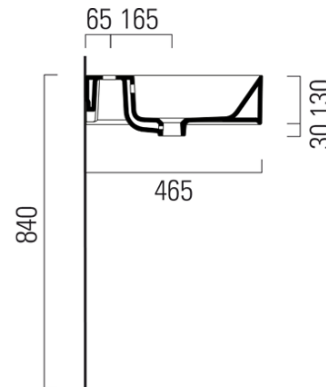

KUBE X ceramic washbasin 120x47cm, 2 tap holes, white ExtraGlaze

GSI[®]

Order code: 9424211

Basic information

Brand: GSI
Series: KUBE X

Size

Width: 1200 mm
Height: 160 mm
Depth: 470 mm

Properties

Colour: White
Material: Ceramic
Installation: Freestanding, Wall-hung - Screws
Type of washbasin: Double basin
Tap hole: 2 tap holes
Overflow: Yes
Shape: Rectangle
Equipment: ExtraGlaze
Weight / Piece: 33.9 kg
Packaging: 1 Piece
Warranty: 2 years

We recommend buy

1 Piece GSI washbasin drain 5/4", click-clack, ceramic stopper, 5-65mm, white (Order code: PCS11)

Technical sheet

* Taglio sul mobile
Furniture's cut