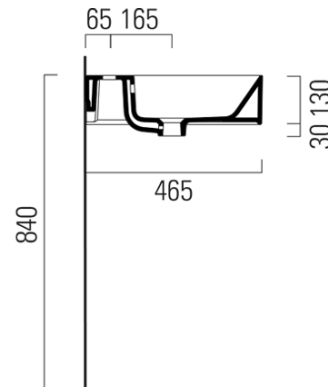

KUBE X Double Ceramic Washbasin 120x47cm, white ExtraGlaze

Order code: 9424211

Basic information

Brand: GSI
Series: KUBE X

Size

Width: 1200 mm
Height: 160 mm
Depth: 470 mm

Properties

Warranty: 2 years
Colour: White
Material: Ceramic
Installation: Freestanding, Wall-hung - Screws
Type of washbasin: Double basin
Tap hole: 2 tap holes
Overflow: Yes
Shape: Rectangle
Other: ExtraGlaze
Weight / Piece: 33.9 kg
Packaging: 1 Piece
3D model: YES

We recommend buy

1 Piece GSI washbasin drain 5/4", click-clack, ceramic stopper, 5-65mm, white ExtraGlaze (Order code: PCS11)

Technical sheet

* Taglio sul mobile
Furniture's cut