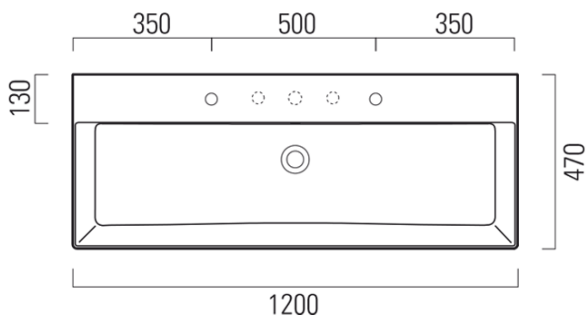

KUBE X Double Ceramic Washbasin 120x47cm, white ExtraGlaze

Order code: 9424211

Basic information

Brand: GSI
Series: KUBE X

Size

Width: 1200 mm
Height: 160 mm
Depth: 470 mm

Properties

Colour: White
Material: Ceramic
Installation: Freestanding, Wall-hung - Screws
Type of washbasin: Double basin
Tap hole: 2 tap holes
Overflow: Yes
Shape: Rectangle
Other: ExtraGlaze
Weight / Piece: 33.9 kg
Packaging: 1 Piece
Warranty: 2 years

We recommend buy

1 Piece GSI washbasin drain 5/4", click-clack, ceramic stopper, 5-65mm, white ExtraGlaze (Order code: PCS11)

Technical sheet

* Taglio sul mobile
Furniture's cut