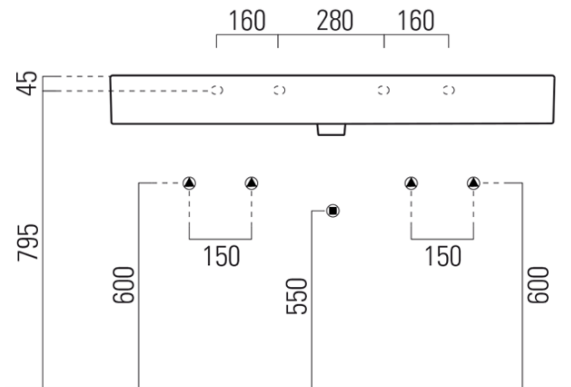

KUBE X Double Ceramic Washbasin 120x47cm, white ExtraGlaze

Order code: 9424211

Basic information

Brand: GSI
Series: KUBE X

Size

Width: 1200 mm
Height: 160 mm
Depth: 470 mm

Properties

Warranty: 2 years
Colour: White
Material: Ceramic
Installation: Freestanding, Wall-hung - Screws
Type of washbasin: Double basin
Tap hole: 2 tap holes
Overflow: Yes
Shape: Rectangle
Other: ExtraGlaze
Weight / Piece: 33.9 kg
Packaging: 1 Piece
3D model: YES

We recommend buy

1 Piece GSI washbasin drain 5/4", click-clack, ceramic stopper, 5-65mm, white ExtraGlaze (Order code: PCS11)

Technical sheet

* Taglio sul mobile
Furniture's cut