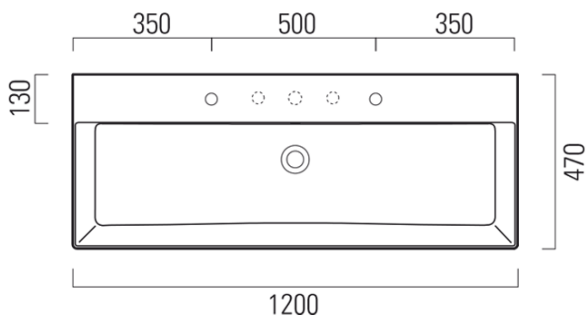

KUBE X Double Ceramic Washbasin 120x47cm, white ExtraGlaze

Order code: 9424211

Basic information

Brand: GSI
Series: KUBE X

Size

Width: 1200 mm
Height: 160 mm
Depth: 470 mm

Properties

Warranty: 2 years
Colour: White
Material: Ceramic
Installation: Freestanding, Wall-hung - Screws
Type of washbasin: Double basin
Tap hole: 2 tap holes
Overflow: Yes
Shape: Rectangle
Other: ExtraGlaze
Weight / Piece: 33.9 kg
Packaging: 1 Piece
3D model: YES

We recommend buy

1 Piece GSI washbasin drain 5/4", click-clack, ceramic stopper, 5-65mm, white ExtraGlaze (Order code: PCS11)

Technical sheet

* Taglio sul mobile
Furniture's cut