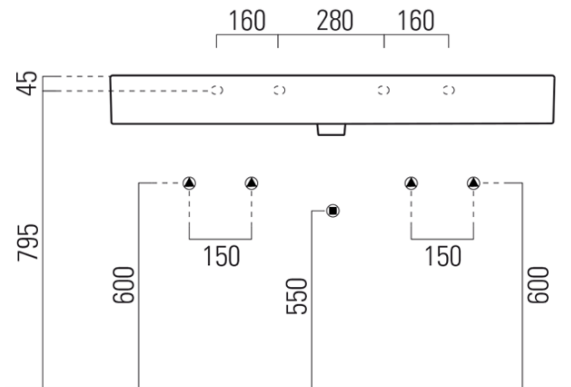

KUBE X ceramic washbasin 120x47cm, 2 tap holes, white ExtraGlaze

GSI[®]

Order code: 9424211

Basic information

Brand: GSI
Series: KUBE X

Size

Width: 1200 mm
Height: 160 mm
Depth: 470 mm

Properties

Colour: White
Material: Ceramic
Installation: Freestanding, Wall-hung - Screws
Type of washbasin: Double basin
Tap hole: 2 tap holes
Overflow: Yes
Shape: Rectangle
Equipment: ExtraGlaze
Weight / Piece: 33.9 kg
Packaging: 1 Piece
Warranty: 2 years

We recommend buy

1 Piece GSI washbasin drain 5/4", click-clack, ceramic stopper, 5-65mm, white (Order code: PCS11)

Technical sheet

* Taglio sul mobile
Furniture's cut