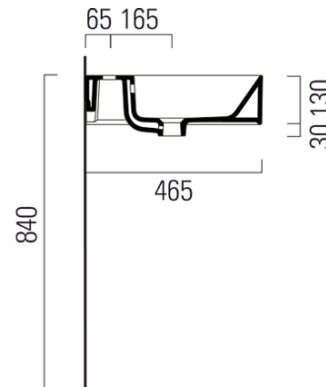

KUBE X ceramic washbasin 120x47cm, 2 tap holes, white ExtraGlaze

GSI[®]

Order code: 9424211

Basic information

Brand: GSI
Series: KUBE X

Size

Width: 1200 mm
Height: 160 mm
Depth: 470 mm

Properties

Colour: White
Material: Ceramic
Installation: Freestanding, Wall-hung - Screws
Type of washbasin: Double basin
Tap hole: 2 tap holes
Overflow: Yes
Shape: Rectangle
Equipment: ExtraGlaze
Weight / Piece: 33.9 kg
Packaging: 1 Piece
Warranty: 2 years

We recommend buy

1 Piece GSI Click-Clack washbasin waste 5/4", ceramic plug, white (Order code: PCS11)

Technical sheet

* Taglio sul mobile
Furniture's cut