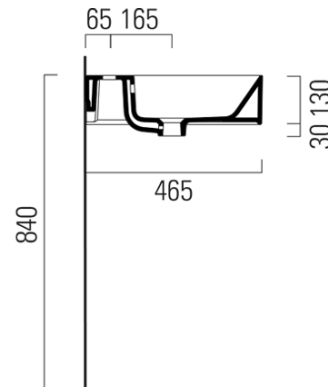

KUBE X Double Ceramic Washbasin 120x47cm, white ExtraGlaze

Order code: 9424211

Basic information

Brand: GSI
Series: KUBE X

Size

Width: 1200 mm
Height: 160 mm
Depth: 470 mm

Properties

Colour: White
Material: Ceramic
Installation: Freestanding, Wall-hung - Screws
Type of washbasin: Double basin
Tap hole: 2 tap holes
Overflow: Yes
Shape: Rectangle
Other: ExtraGlaze
Weight / Piece: 33.9 kg
Packaging: 1 Piece
Warranty: 2 years

We recommend buy

1 Piece GSI washbasin drain 5/4", click-clack, ceramic stopper, 5-65mm, white ExtraGlaze (Order code: PCS11)

Technical sheet

* Taglio sul mobile
Furniture's cut