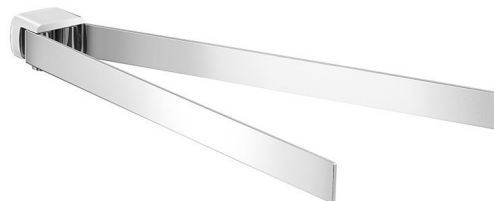

## PIRENEI adjustable double towel holder 350mm, chrome

**Order code:** PI2313

### Basic information

**Brand:** Gedy  
**Series:** PIRENEI

### Size

**Length:** 359 mm  
**Width:** 46 mm  
**Height:** 36 mm  
**Depth:** 359 mm

### Properties

**Colour:** Chrome  
**Material:** Alloy  
**Shape:** Square  
**Type:** Towel holder: rotary  
**Installation:** Drilling  
**Weight / Piece:** 0.72 kg  
**Packaging:** 1 Piece  
**Warranty:** 10 years