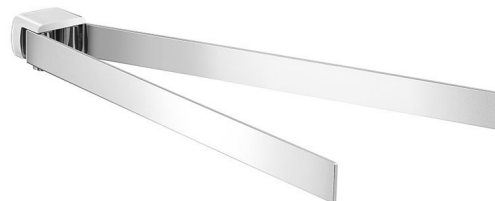

PIRENEI adjustable double towel holder 350mm, chrome

Order code: PI2313

Basic information

Brand: Gedy
Series: PIRENEI

Size

Length: 359 mm
Width: 46 mm
Height: 36 mm
Depth: 359 mm

Properties

Colour: Chrome
Material: Alloy
Shape: Square
Type: Towel holder: rotary
Installation: Drilling
Weight / Piece: 0.72 kg
Packaging: 1 Piece
Warranty: 10 years