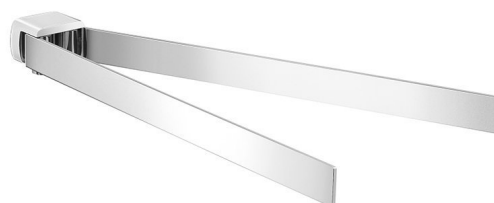

PIRENEI adjustable double towel holder 350mm, chrome

Order code: PI2313

Basic information

Brand: Gedy
Series: PIRENEI

Size

Length: 359 mm
Width: 46 mm
Height: 36 mm
Depth: 359 mm

Properties

Warranty: 10 years
Weight / Piece: 0.72 kg
Packaging: 1 Piece
Colour: Chrome
Material: Alloy
Shape: Square
Type: Towel holder: rotary
Installation: Drilling
3D model: YES