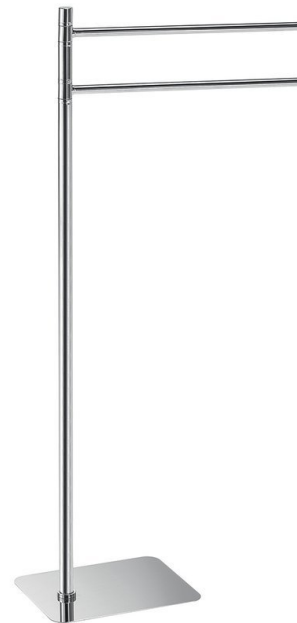

ARTU Freestanding Towel Holder, square/chrome

Order code: 1131

Basic information

Brand: Gedy
Series: FLORI

Size

Width: 165 mm
Height: 836 mm
Depth: 360 mm

Properties

Warranty: 10 years
Weight / Piece: 2.832 kg
Packaging: 1 Piece
Colour: Chrome
Material: Brass
Shape: Square
Type: Towel holder: rotary, Towel holder: multi-arm
Installation: Freestanding
3D model: YES