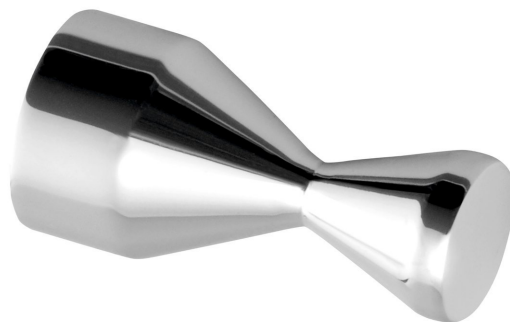

Hook 40mm, chrome

Order code: 1301-12

Basic information

Brand: Sapho

Size

Diameter: 20 mm

Width: 20 mm

Height: 20 mm

Depth: 40 mm

Properties

Colour: Chrome

Material: Brass

Shape: Circular

Type: Hook

Installation: Drilling

Weight / Piece: 0.064 kg

Packaging: 1 Piece

Warranty: 2 years