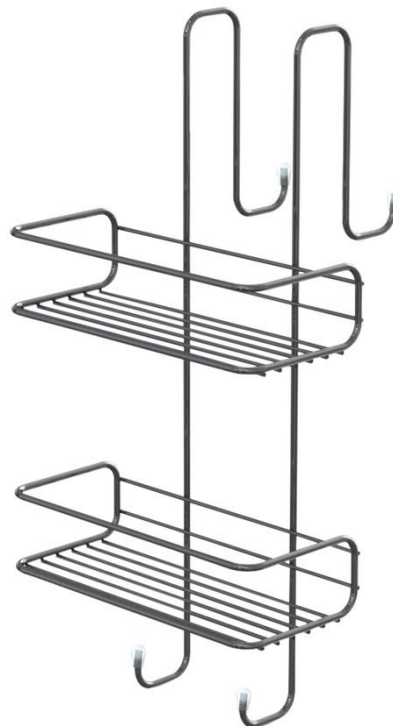

CHROM LINE wall-hung shower shelf, 240x490x220mm, chrome

Order code: 2485

Basic information

Brand: Gedy
Series: CHROM LINE

Size

Width: 240 mm
Height: 490 mm
Depth: 220 mm

Properties

Colour: Chrome
Material: Steel
Shape: Wire
Type: Shelf: multi-level, Shelf: wall-hung
Installation: Wall-hung
Weight / Piece: 0.764 kg
Packaging: 1 Piece
Warranty: 2 years