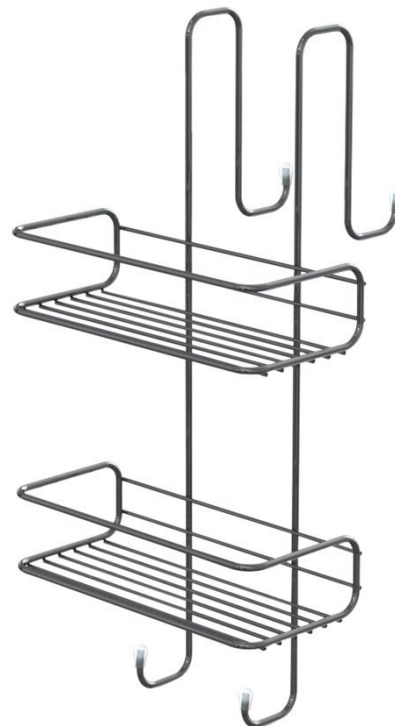

## CHROM LINE wall-hung shower shelf, 240x490x220mm, chrome

Order code: 2485

### Basic information

Brand: Gedy  
Series: CHROM LINE

### Size

Width: 240 mm  
Height: 490 mm  
Depth: 220 mm

### Properties

Colour: Chrome  
Material: Steel  
Shape: Wire  
Type: Shelf: multi-level, Shelf: wall-hung  
Installation: Wall-hung  
Weight / Piece: 0.764 kg  
Packaging: 1 Piece  
Warranty: 2 years

Technical sheet