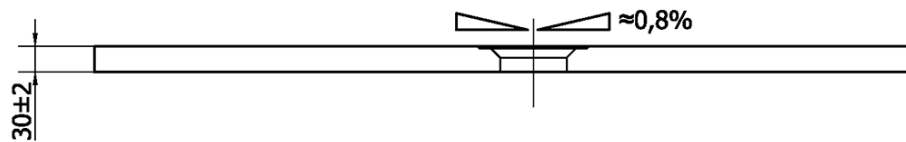

FLEXIA Cast Marble Shower Tray 110x90cm, Cuttable According To Your Req

Order code: 72923

Basic information

Brand: Polysan
Series: FLEXIA

Size

Length: 1100 mm
Width: 900 mm
Height: 30 mm

Properties

Colour: White
Material: Cast marble
Shape: Rectangular
Waste diameter: 90 mm
Weight / Piece: 53.0 kg
Packaging: 1 Piece
Warranty: 2 years

We recommend buy

1 Piece FLEXIA shower tray siphon, dia. 90mm, DN40, cover stainless steel matt (Order code: 17731)

FLEXIA Cast Marble Shower Tray 110x90cm, Cuttable
According To Your Req

Technical sheet