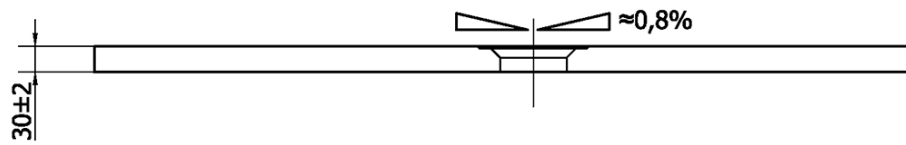

FLEXIA Cast Marble Shower Tray 110x90cm, Cuttable According To Your Req

Order code: 72923

Basic information

Brand: Polysan
Series: FLEXIA

Size

Length: 1100 mm
Width: 900 mm
Height: 30 mm

Properties

Colour: White
Material: Cast marble
Shape: Rectangular
Waste diameter: 90 mm
Weight / Piece: 53.0 kg
Packaging: 1 Piece
Warranty: 2 years

We recommend buy

1 Piece FLEXIA Shower Tray Waste Ø 90mm, DN40, brushed stainless steel (Order code: 17731)

FLEXIA Cast Marble Shower Tray 110x90cm, Cuttable
According To Your Req

Technical sheet

----- STRANA ŘEZU
CUTTED EDGE