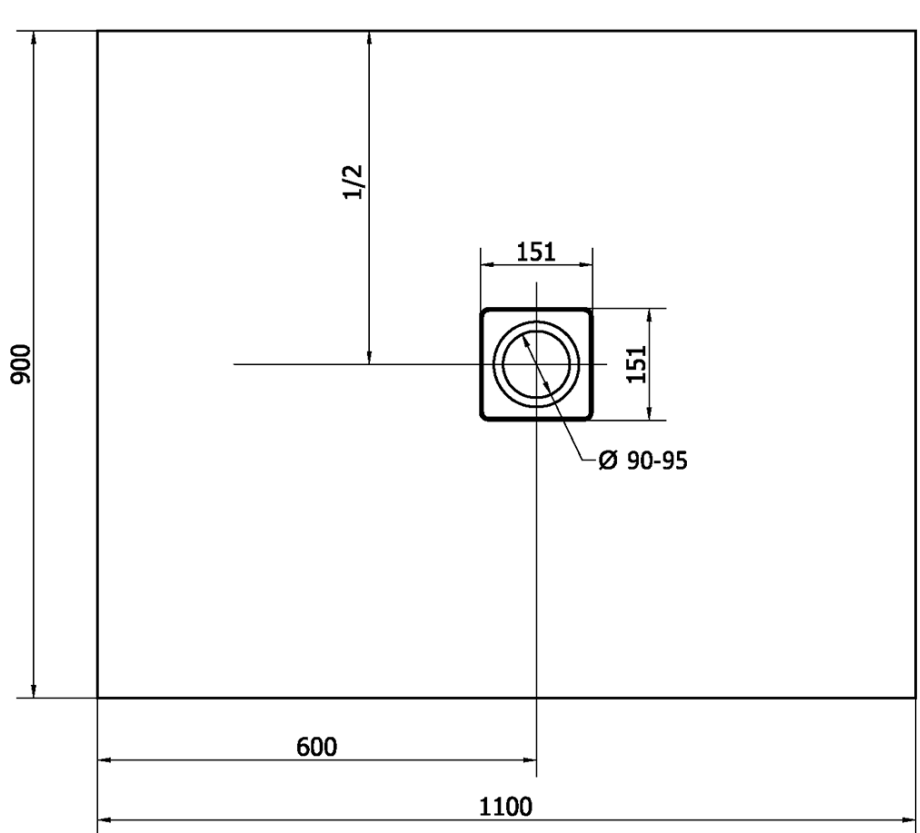

FLEXIA Cast Marble Shower Tray 110x90cm, Cuttable According To Your Req

Order code: 72923

Basic information

Brand: Polysan
Series: FLEXIA

Size

Length: 1100 mm
Width: 900 mm
Height: 30 mm

Properties

Colour: White
Material: Cast marble
Shape: Rectangular
Waste diameter: 90 mm
Weight / Piece: 53.0 kg
Packaging: 1 Piece
Warranty: 2 years

We recommend buy

1 Piece FLEXIA shower tray siphon, dia. 90mm, DN40, cover stainless steel matt (Order code: 17731)

FLEXIA Cast Marble Shower Tray 110x90cm, Cuttable
According To Your Req

Technical sheet

----- STRANA ŘEZU
CUTTED EDGE