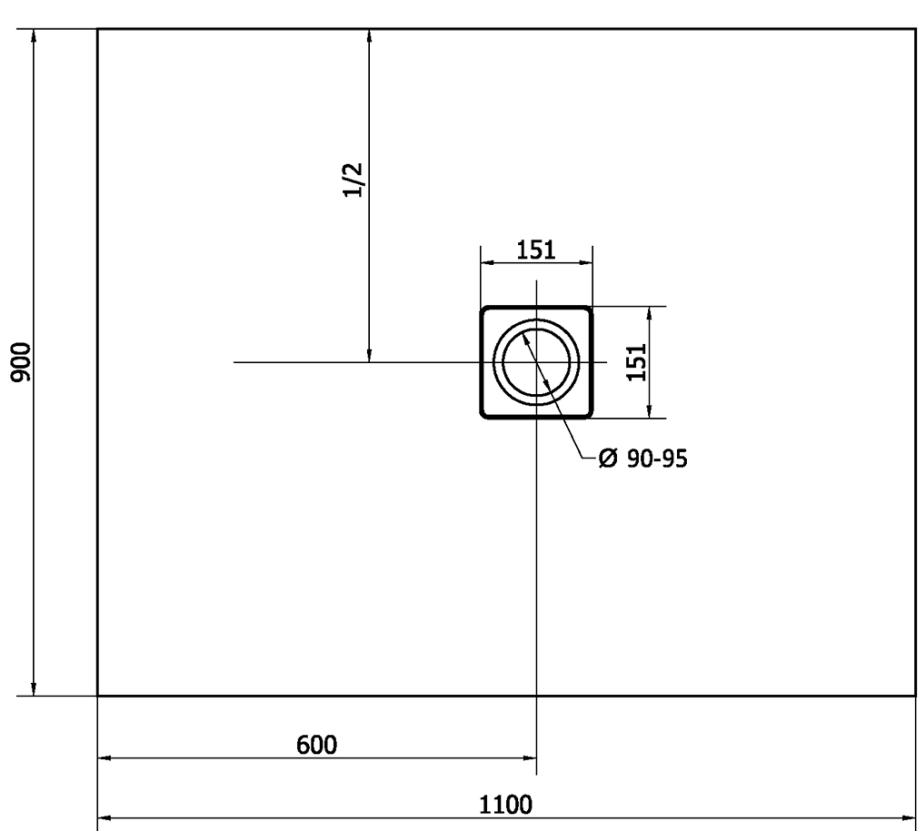

FLEXIA Cast Marble Shower Tray 110x90cm, Cuttable According To Your Req

Order code: 72923

Basic information

Brand: Polysan
Series: FLEXIA

Size

Length: 1100 mm
Width: 900 mm
Height: 30 mm

Properties

Colour: White
Material: Cast marble
Shape: Rectangular
Waste diameter: 90 mm
Weight / Piece: 53.0 kg
Packaging: 1 Piece
Warranty: 2 years

We recommend buy

1 Piece FLEXIA Shower Tray Waste Ø 90mm, DN40, brushed stainless steel (Order code: 17731)

FLEXIA Cast Marble Shower Tray 110x90cm, Cuttable
According To Your Req

Technical sheet

----- STRANA ŘEZU
CUTTED EDGE