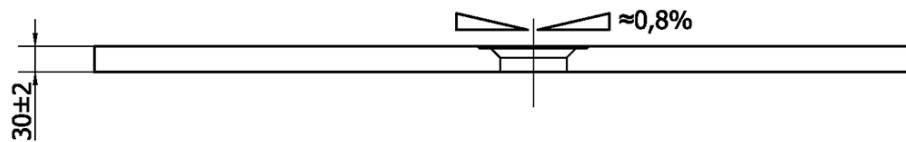

FLEXIA Cast Marble Shower Tray 110x90cm, Cuttable According To Your Req

Order code: 72923

Basic information

Brand: Polysan
Series: FLEXIA

Size

Length: 1100 mm
Width: 900 mm
Height: 30 mm

Properties

Colour: White
Material: Cast marble
Shape: Rectangular
Waste diameter: 90 mm
Weight / Piece: 53.0 kg
Packaging: 1 Piece
Warranty: 2 years

We recommend buy

1 Piece FLEXIA Shower Tray Waste Ø 90mm, DN40, brushed stainless steel (Order code: 17731)

FLEXIA Cast Marble Shower Tray 110x90cm, Cuttable
According To Your Req

Technical sheet

----- STRANA ŘEZU
CUTTED EDGE