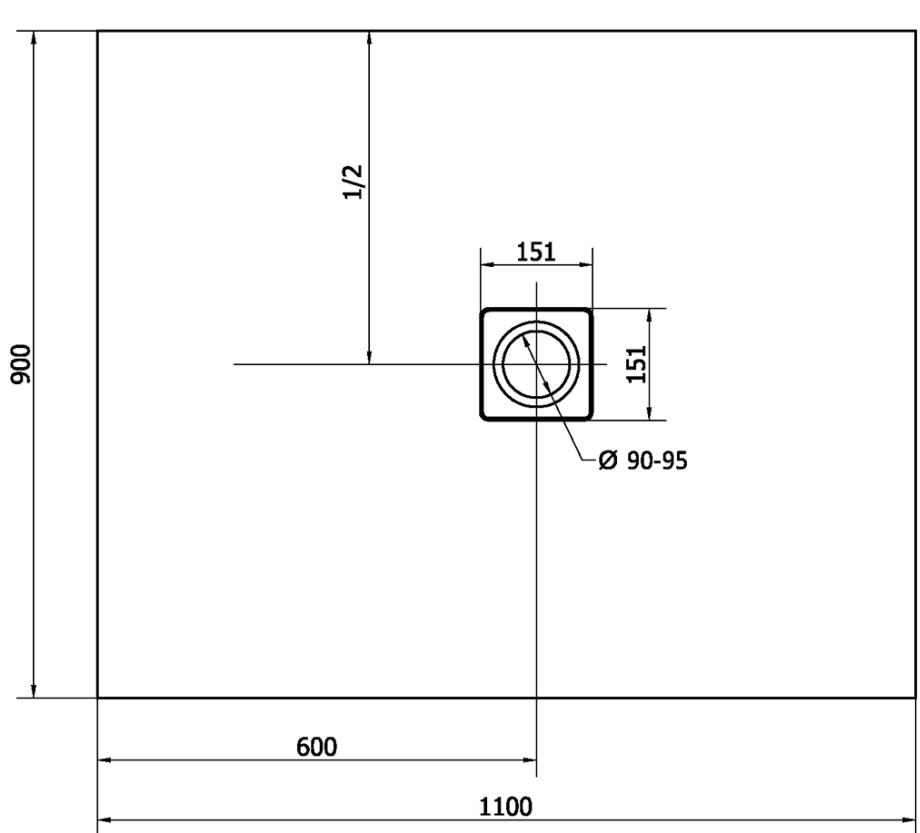

FLEXIA Cast Marble Shower Tray 110x90cm, Cuttable According To Your Req

Order code: 72923

Basic information

Brand: Polysan
Series: FLEXIA

Size

Length: 1100 mm
Width: 900 mm
Height: 30 mm

Properties

Colour: White
Material: Cast marble
Shape: Rectangular
Waste diameter: 90 mm
Weight / Piece: 53.0 kg
Packaging: 1 Piece
Warranty: 2 years

We recommend buy

1 Piece FLEXIA Shower Tray Waste Ø 90mm, DN40, brushed stainless steel (Order code: 17731)

FLEXIA Cast Marble Shower Tray 110x90cm, Cuttable
According To Your Req

Technical sheet

----- STRANA ŘEZU
CUTTED EDGE