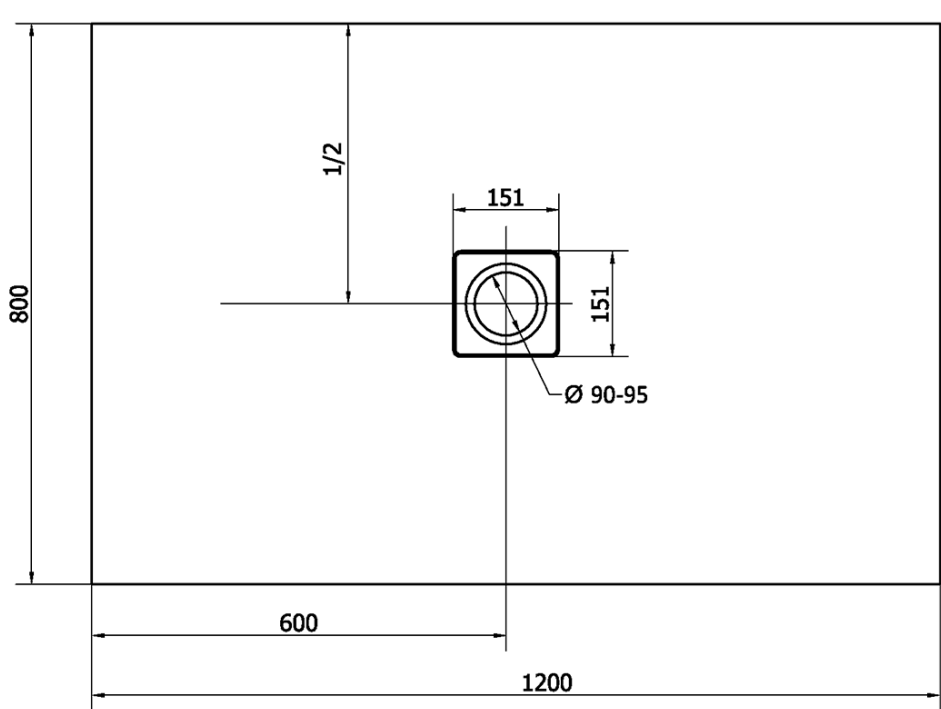

FLEXIA Cast Marble Shower Tray 120x80cm, Cuttable According To Your Req

Order code: 77922

Basic information

Brand: Polysan
Series: FLEXIA

Size

Length: 1200 mm
Width: 800 mm
Height: 30 mm

Properties

Colour: White
Material: Cast marble
Shape: Rectangular
Waste diameter: 90 mm
Weight / Piece: 55.0 kg
Packaging: 1 Piece
Warranty: 2 years

We recommend buy

1 Piece FLEXIA Shower Tray Waste Ø 90mm, DN40, brushed stainless steel (Order code: 17731)

Technical sheet

----- STRANA ŘEZU
CUTTED EDGE