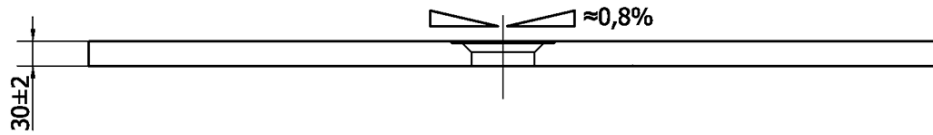

FLEXIA Cast Marble Shower Tray 120x80cm, Cuttable According To Your Req

Order code: 77922

Basic information

Brand: Polysan
Series: FLEXIA

Size

Length: 1200 mm
Width: 800 mm
Height: 30 mm

Properties

Colour: White
Material: Cast marble
Shape: Rectangular
Waste diameter: 90 mm
Weight / Piece: 55.0 kg
Packaging: 1 Piece
Warranty: 2 years

We recommend buy

1 Piece FLEXIA Shower Tray Waste Ø 90mm, DN40, brushed stainless steel (Order code: 17731)

Technical sheet

----- STRANA ŘEZU
CUTTED EDGE