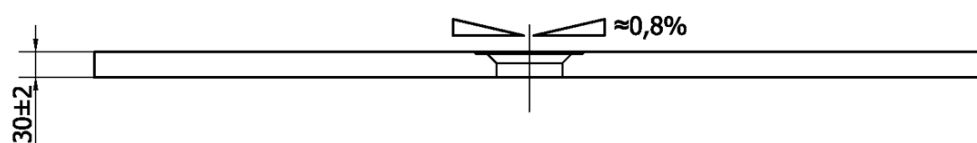

FLEXIA Cast Marble Shower Tray 120x90cm, Cuttable According To Your Req

Order code: 72895

Basic information

Brand: Polysan
Series: FLEXIA

Size

Length: 1200 mm
Width: 900 mm
Height: 30 mm

Properties

Colour: White
Material: Cast marble
Shape: Rectangular
Waste diameter: 90 mm
Weight / Piece: 61.0 kg
Packaging: 1 Piece
Warranty: 2 years

We recommend buy

1 Piece FLEXIA Shower Tray Waste Ø 90mm, DN40, brushed stainless steel (Order code: 17731)

FLEXIA Cast Marble Shower Tray 120x90cm,
Cuttable According To Your Req

Technical sheet

----- STRANA ŘEZU
CUTTED EDGE