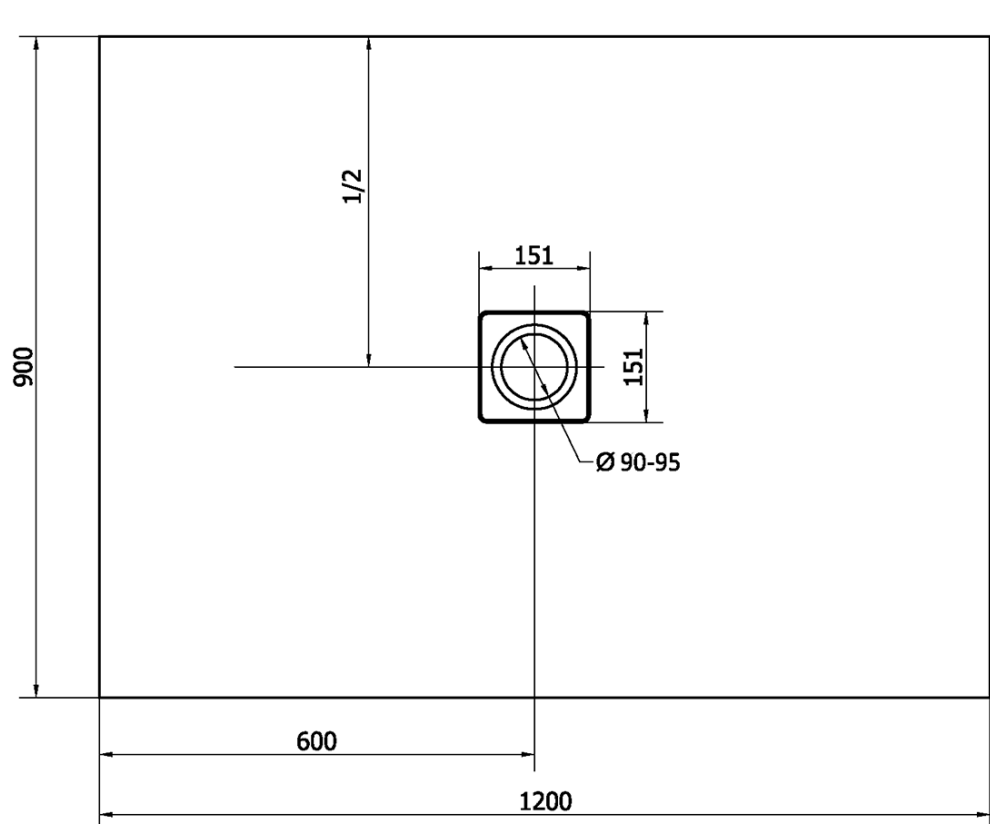

FLEXIA Cast Marble Shower Tray 120x90cm, Cuttable According To Your Req

Order code: 72895

Basic information

Brand: Polysan
Series: FLEXIA

Size

Length: 1200 mm
Width: 900 mm
Height: 30 mm

Properties

Colour: White
Material: Cast marble
Shape: Rectangular
Waste diameter: 90 mm
Weight / Piece: 61.0 kg
Packaging: 1 Piece
Warranty: 2 years

We recommend buy

1 Piece FLEXIA Shower Tray Waste Ø 90mm, DN40, brushed stainless steel (Order code: 17731)

FLEXIA Cast Marble Shower Tray 120x90cm,
Cuttable According To Your Req

Technical sheet

----- STRANA ŘEZU
CUTTED EDGE