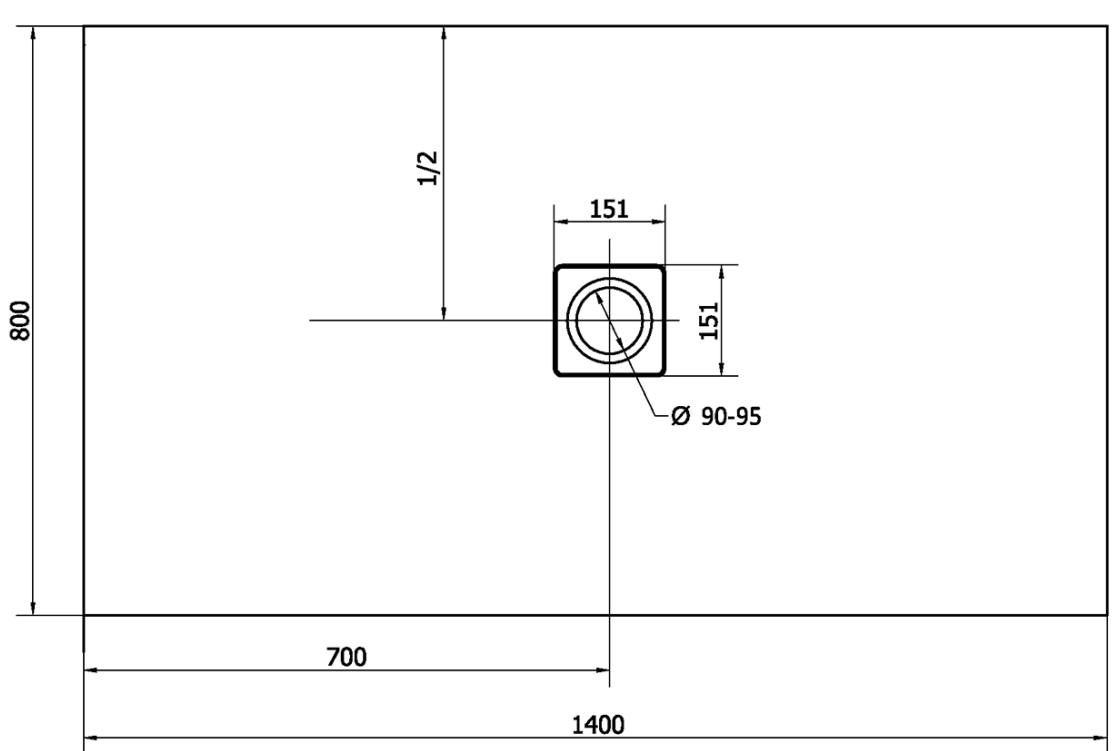

FLEXIA Cast Marble Shower Tray 140x80cm, Cuttable According To Your Req

Order code: 72900

Basic information

Brand: Polysan
Series: FLEXIA

Size

Length: 1400 mm
Width: 800 mm
Height: 30 mm

Properties

Colour: White
Material: Cast marble
Shape: Rectangular
Waste diameter: 90 mm
Weight / Piece: 63.0 kg
Packaging: 1 Piece
Warranty: 2 years

We recommend buy

1 Piece FLEXIA Shower Tray Waste Ø 90mm, DN40, brushed stainless steel (Order code: 17731)

Technical sheet

STRANA ŘEZU
CUTTED EDGE