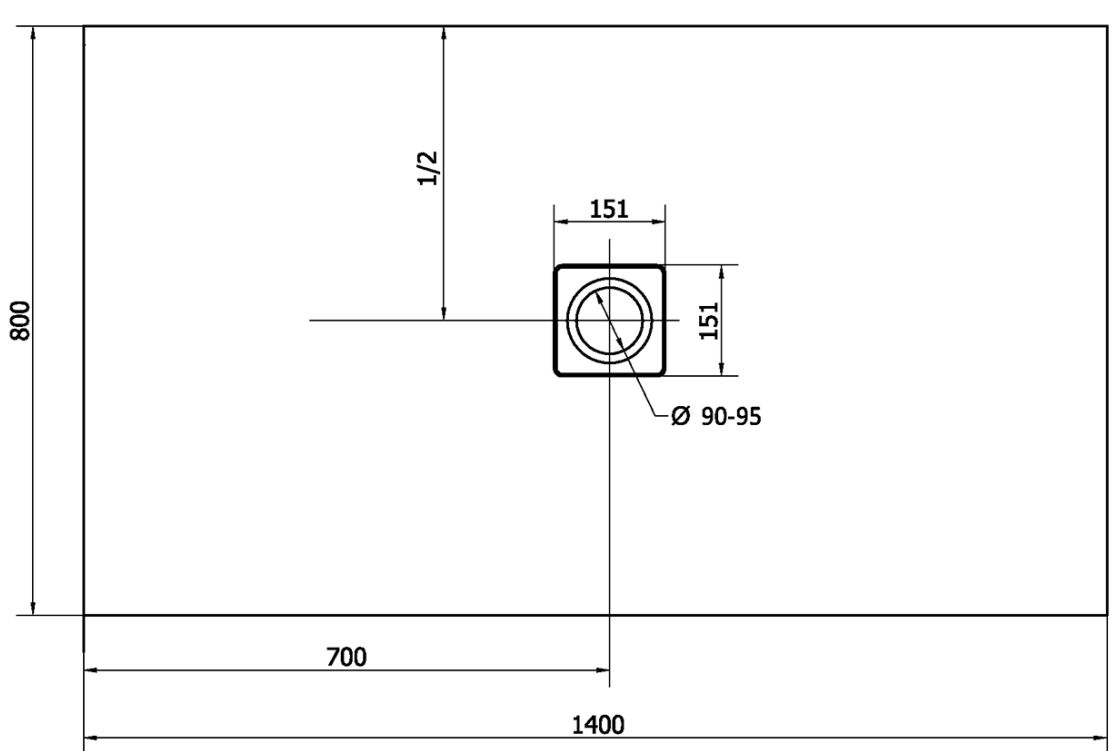

FLEXIA Cast Marble Shower Tray 140x80cm, Cuttable According To Your Req

Order code: 72900

Basic information

Brand: Polysan
Series: FLEXIA

Size

Length: 1400 mm
Width: 800 mm
Height: 30 mm

Properties

Colour: White
Material: Cast marble
Shape: Rectangular
Waste diameter: 90 mm
Weight / Piece: 63.0 kg
Packaging: 1 Piece
Warranty: 2 years

We recommend buy

1 Piece FLEXIA Shower Tray Waste Ø 90mm, DN40, brushed stainless steel (Order code: 17731)

Technical sheet

----- STRANA ŘEZU
CUTTED EDGE