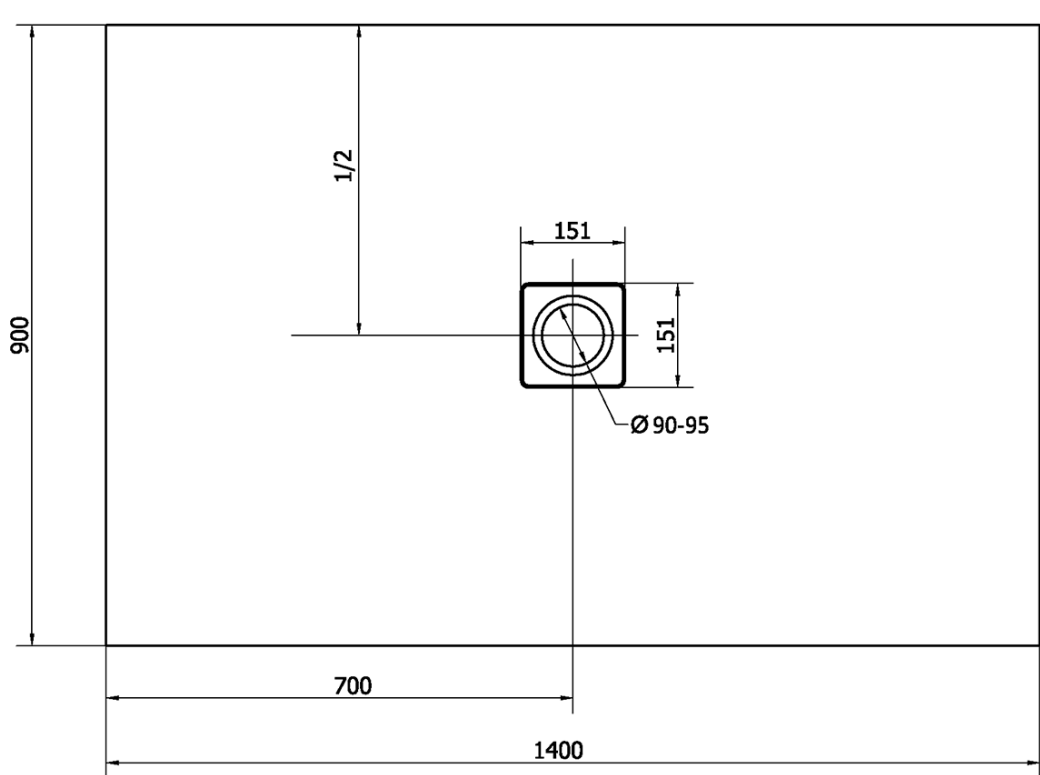

FLEXIA Cast Marble Shower Tray 140x90cm, Cuttable According To Your Req

Order code: 72897

Basic information

Brand: Polysan
Series: FLEXIA

Size

Length: 1400 mm
Width: 900 mm
Height: 30 mm

Properties

Colour: White
Material: Cast marble
Shape: Rectangular
Waste diameter: 90 mm
Weight / Piece: 71.0 kg
Packaging: 1 Piece
Warranty: 2 years

We recommend buy

1 Piece FLEXIA Shower Tray Waste Ø 90mm, DN40, brushed stainless steel (Order code: 17731)

Technical sheet

----- STRANA ŘEZU
CUTTED EDGE