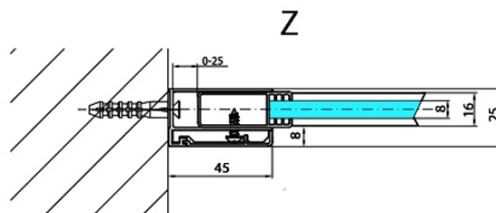

MODULAR SHOWER Wall Glass Panel, for Sidewall, 1000 mm

Order code: MS2A-100

Basic information

Brand: Polysan
Series: MODULAR SHOWER

Size

Width: 1000 mm
Height: 2000 mm

Properties

Profile colour: Chrome - polished aluminum
Shape: L-shape (fixed part)
Glass colour: TRANSPARENT glass
Glass finish: Antidrop
Glass thickness: 8 mm
Weight / Piece: 47.0 kg
Packaging: 1 Piece
Warranty: 2 years

MODULAR SHOWER Wall Glass Panel, for Sidewall,
1000 mm

Technical sheet

MS2A-xxx+MS2B-xxxL

MS2A-xxx+MS2B-xxxR

ARTICLE	A
MS2A-80	776-801
MS2A-90	876-901
MS2A-100	976-1001
MS2A-110	1076-1101
MS2A-120	1176-1201