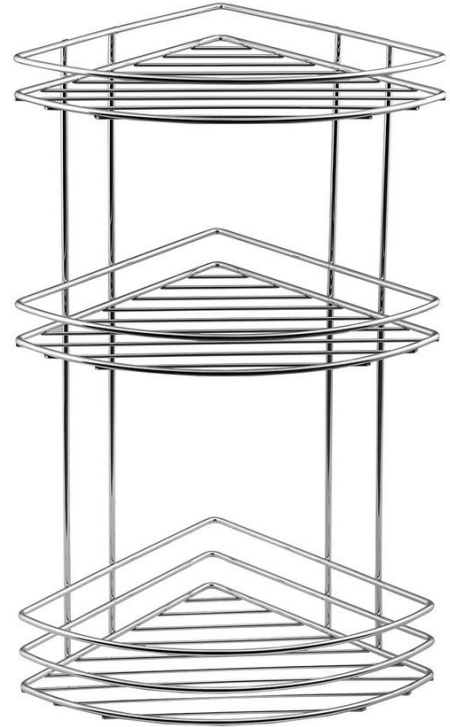

CHROM LINE triple wire corner shelf, chrome

Order code: 37015

Basic information

Brand: Aqualine
Series: CHROM LINE

Size

Length: 200 mm
Width: 200 mm
Height: 450 mm
Depth: 200 mm

Properties

Colour: Chrome
Material: Steel
Shape: Wire
Type: Shelf: corner, Shelf: multi-level
Installation: Drilling
Weight / Piece: 1.21 kg
Packaging: 1 Piece
Warranty: 2 years

Spare parts

CHROM LINE Hooks for wire shelves (Order code: ND370)

Technical sheet