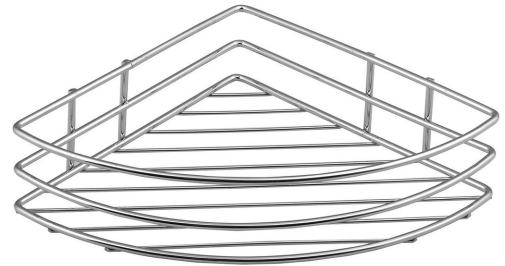

CHROM LINE Single wire corner shelf, chrome

Order code: 37005

Basic information

Brand: Aqualine
Series: CHROM LINE

Size

Length: 200 mm
Width: 200 mm
Height: 65 mm
Depth: 200 mm

Properties

Colour: Chrome
Material: Steel
Shape: Wire
Type: Shelf: corner
Installation: Drilling
Weight / Piece: 0.39 kg
Packaging: 1 Piece
Warranty: 2 years