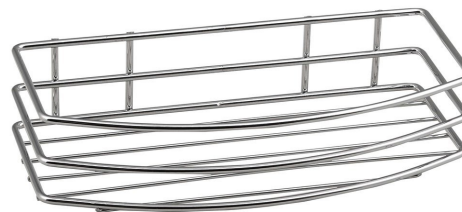

# CHROM LINE Single wire shelf, chrome

Order code: 37004

## Basic information

Brand: Aqualine  
Series: CHROM LINE

## Size

Length: 252 mm  
Width: 252 mm  
Height: 60 mm  
Depth: 120 mm

## Properties

Warranty: 2 years  
Weight / Piece: 0.37 kg  
Packaging: 1 Piece  
Colour: Chrome  
Material: Steel  
Shape: Wire  
Type: Shelf  
Installation: Drilling