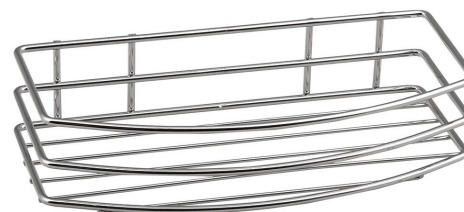

CHROM LINE Single wire shelf, chrome

Order code: 37004

Basic information

Brand: Aqualine
Series: CHROM LINE

Size

Length: 252 mm
Width: 252 mm
Height: 60 mm
Depth: 120 mm

Properties

Colour: Chrome
Material: Steel
Shape: Wire
Type: Shelf
Installation: Drilling
Weight / Piece: 0.37 kg
Packaging: 1 Piece
Warranty: 2 years

Spare parts

CHROM LINE Hooks for wire shelves (Order code: ND370)

Technical sheet