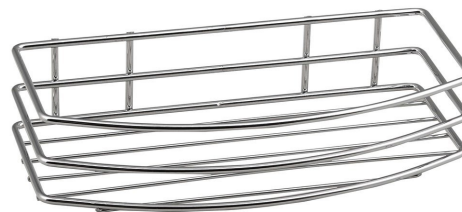

CHROM LINE Single wire shelf, chrome

Order code: 37004

Basic information

Brand: Aqualine
Series: CHROM LINE

Size

Length: 252 mm
Width: 252 mm
Height: 60 mm
Depth: 120 mm

Properties

Colour: Chrome
Material: Steel
Shape: Wire
Type: Shelf
Installation: Drilling
Weight / Piece: 0.37 kg
Packaging: 1 Piece
Warranty: 2 years

Spare parts

CHROM LINE Hooks for wire shelves (Order code: ND370)

Technical sheet