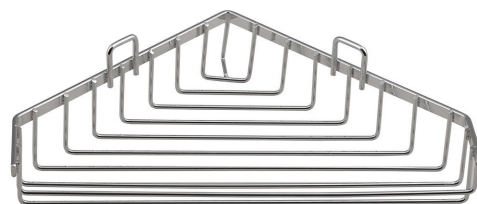

CHROM LINE Single wire corner soap dish, chrome

Order code: 37003

Basic information

Brand: Aqualine
Series: CHROM LINE

Size

Length: 260 mm
Width: 260 mm
Height: 60 mm
Depth: 188 mm

Properties

Colour: Chrome
Material: Steel
Shape: Wire
Type: Shelf: corner
Installation: Drilling
Weight / Piece: 0.26 kg
Packaging: 1 Piece
Warranty: 2 years

Spare parts

CHROM LINE Hooks for wire shelves (Order code: ND370)

Technical sheet