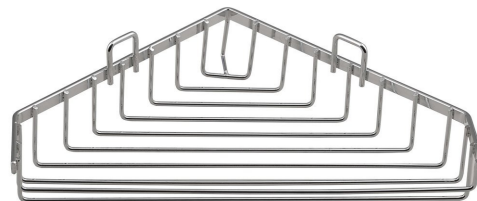

## CHROM LINE Single wire corner soap dish, chrome

Order code: 37003

### Basic information

Brand: Aqualine  
Series: CHROM LINE

### Size

Length: 260 mm  
Width: 260 mm  
Height: 40 mm  
Depth: 175 mm

### Properties

Colour: Chrome  
Material: Steel  
Shape: Wire  
Type: Shelf: corner  
Installation: Drilling  
Weight / Piece: 0.26 kg  
Packaging: 1 Piece  
Warranty: 2 years