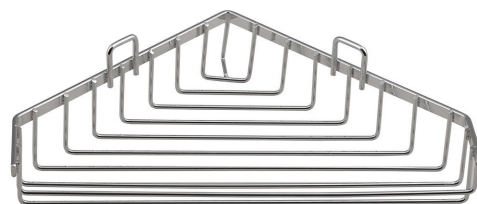

# CHROM LINE Single wire corner soap dish, chrome

Order code: 37003

## Basic information

Brand: Aqualine  
Series: CHROM LINE

## Size

Length: 260 mm  
Width: 260 mm  
Height: 60 mm  
Depth: 188 mm

## Properties

Colour: Chrome  
Material: Steel  
Shape: Wire  
Type: Shelf: corner  
Installation: Drilling  
Weight / Piece: 0.26 kg  
Packaging: 1 Piece  
Warranty: 2 years