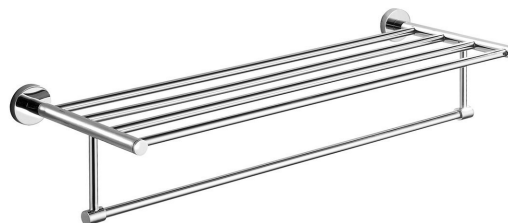

SAMBA towel holder with rail

Order code: SB114

Basic information

Brand: Aqualine

Series: SAMBA

Size

Length: 625 mm

Width: 625 mm

Height: 130 mm

Depth: 210 mm

Properties

Colour: Chrome

Material: Alloy

Shape: Circular

Type: Towel holder: with shelf

Installation: Drilling

Weight / Piece: 1.88 kg

Packaging: 1 Piece

Warranty: 2 years

Spare parts

Mounting kit for SB (Order code: NDSB)

Technical sheet