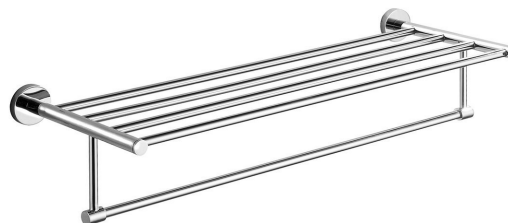

SAMBA towel holder with rail

Order code: SB114

Basic information

Brand: Aqualine

Series: SAMBA

Size

Length: 625 mm

Width: 625 mm

Height: 130 mm

Depth: 210 mm

Properties

Warranty: 2 years

Weight / Piece: 1.88 kg

Packaging: 1 Piece

Colour: Chrome

Material: Alloy

Shape: Circular

Type: Towel holder: with shelf

Installation: Drilling

Spare parts

Mounting kit for SB (Order code: NDSB)

Technical sheet