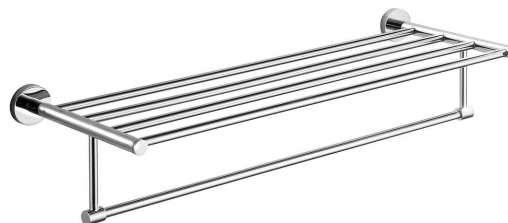

SAMBA towel holder with rail

Order code: SB114

Basic information

Brand: Aqualine

Series: SAMBA

Size

Length: 625 mm

Width: 625 mm

Height: 130 mm

Depth: 210 mm

Properties

Colour: Chrome

Material: Alloy

Shape: Circular

Type: Towel holder: with shelf

Installation: Drilling

Weight / Piece: 1.88 kg

Packaging: 1 Piece

Warranty: 2 years

Spare parts

Mounting kit for SB (Order code: NDSB)

UAK 6 bathroom accessories fixing kit, screw 4,5x60 (Order code: 40015)

Technical sheet