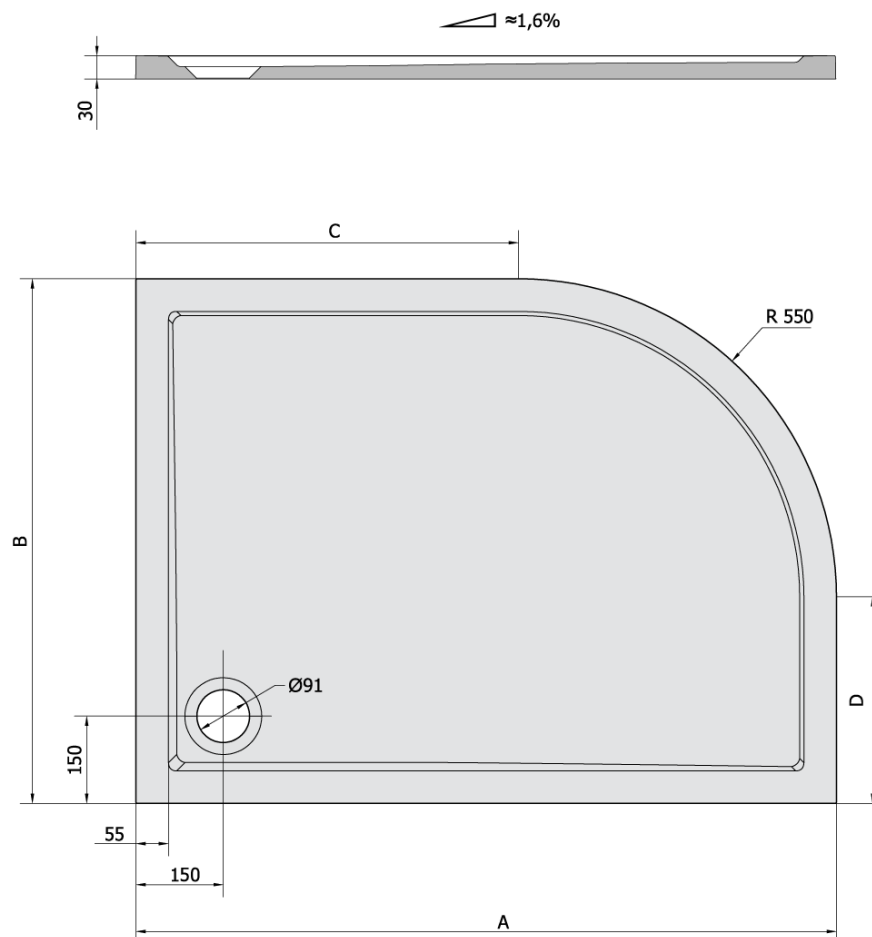

RENA R Quadrant Cast Marble Shower Tray

100x80cm, R550, right, White

Order code: 76511

Basic information

Brand: Polysan
Series: KLASIK

Size

Length: 1000 mm
Width: 800 mm
Height: 30 mm

Properties

Colour: White
Material: Cast marble
Shape: Asymmetric
Waste diameter: 90 mm
Radius: R550
Bottom Relief (surface): Smooth
Weight / Piece: 45.0 kg
Packaging: 1 Piece
Warranty: 2 years

We recommend buy

1 Piece Shower tray waste, dia. 90mm, DN40, polished stainless steel cover (Order code: 1711C)

1 Piece Shower Tray Legs (8 Pcs/Set) (Order code: PV008)

RENA R Quadrant Cast Marble Shower Tray
 100x80cm, R550, right, White

Technical sheet

RENA	kod	A	B	C	D
90x80L	72890	900	800	350	250
90x80R	72891	900	800	350	250
100x80L	75511	1000	800	450	250
100x80R	76511	1000	800	450	250
120x90L	64611	1200	900	650	350
120x90R	65611	1200	900	650	350