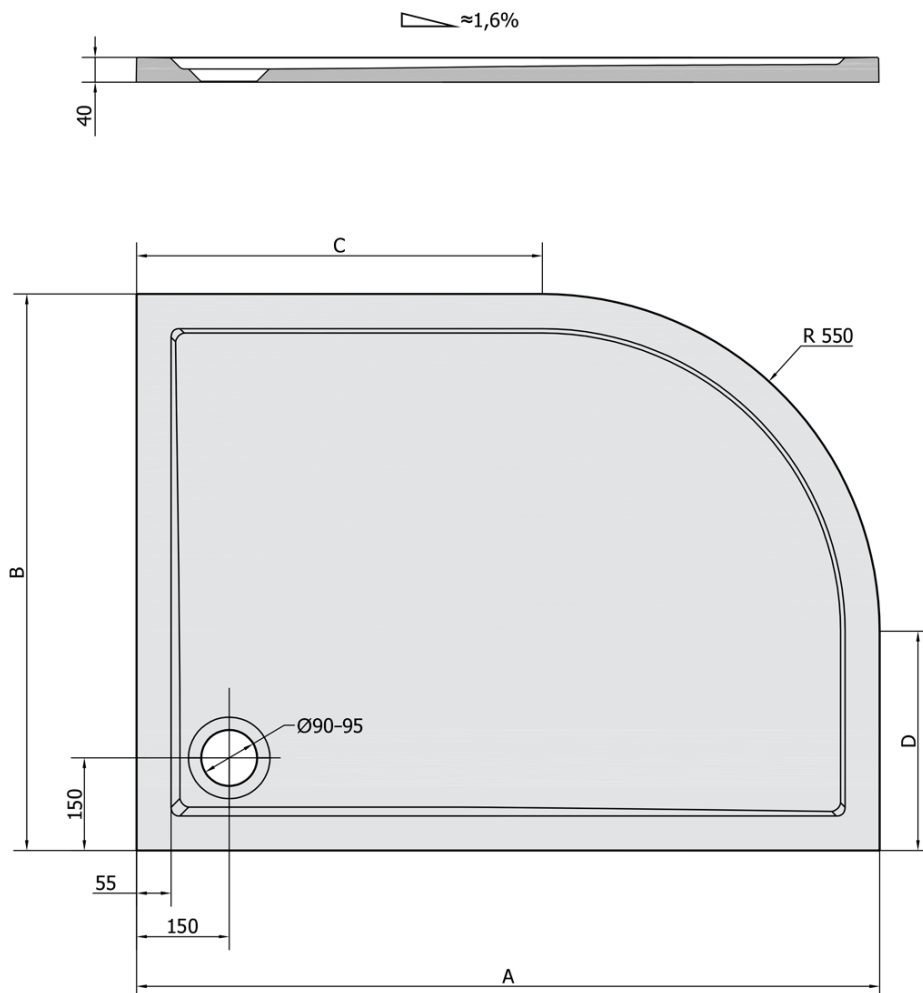

RENA R Quadrant Cast Marble Shower Tray

100x80cm, R550, right, White

Order code: 76511

Basic information

Brand: Polysan
Series: KLASIK

Size

Length: 1000 mm
Width: 800 mm
Height: 40 mm

Properties

Colour: White
Material: Cast marble
Shape: Asymmetric
Waste diameter: 90 mm
Radius: R550
Bottom Relief (surface): Smooth
Weight / Piece: 45.0 kg
Packaging: 1 Piece
Warranty: 2 years

We recommend buy

1 Piece Shower tray waste, dia. 90mm, DN40, polished stainless steel cover (Order code: 1711C)

1 Piece Shower Tray Legs (8 Pcs/Set) (Order code: PV008)

RENA R Quadrant Cast Marble Shower Tray
100x80cm, R550, right, White

Technical sheet

RENA	kod	A	B	C	D
90x80L	72890	900	800	350	250
90x80R	72891	900	800	350	250
100x80L	75511	1000	800	450	250
100x80R	76511	1000	800	450	250
120x90L	64611	1200	900	650	350
120x90R	65611	1200	900	650	350