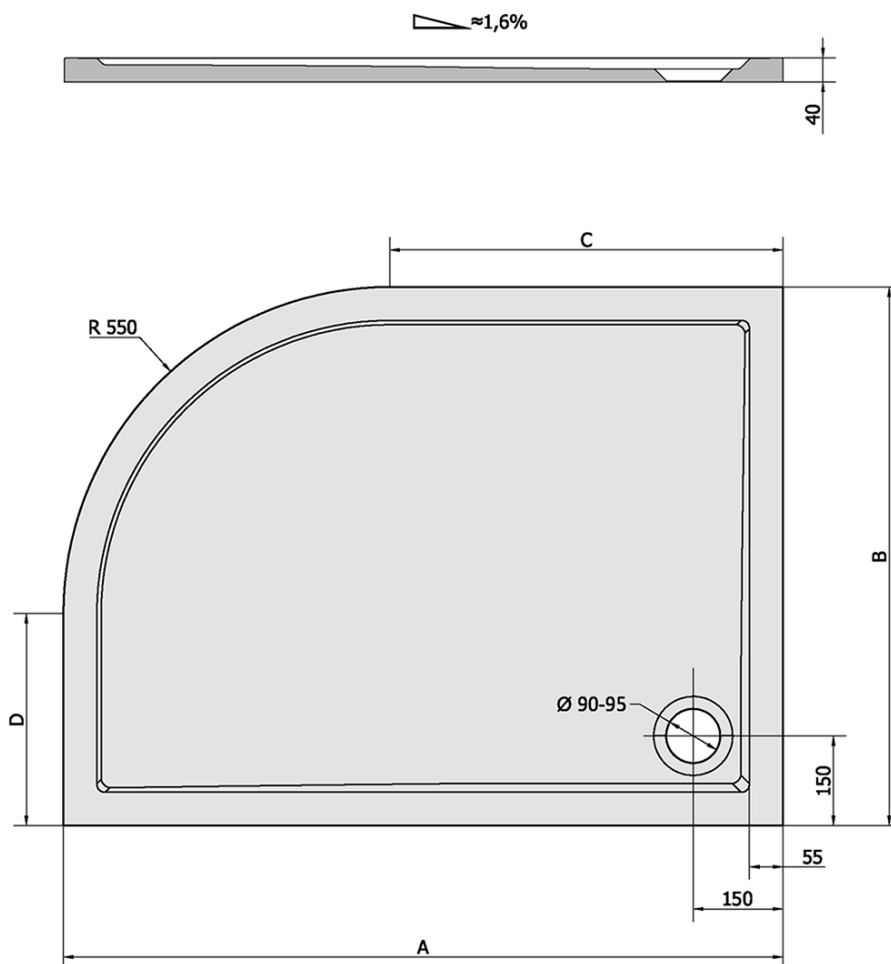

RENA L Quadrant Cast Marble Shower Tray

100x80cm, R550, left, White

Order code: 75511

Basic information

Brand: Polysan
Series: KLASIK

Size

Length: 1000 mm
Width: 800 mm
Height: 40 mm

Properties

Colour: White
Material: Cast marble
Shape: Asymmetric
Waste diameter: 90 mm
Radius: R550
Bottom Relief (surface): Smooth
Weight / Piece: 45.0 kg
Packaging: 1 Piece
Warranty: 2 years

We recommend buy

- 1 Piece Shower tray waste, dia. 90mm, DN40, polished stainless steel cover (Order code: 1711C)
- 1 Piece Shower Tray Legs (8 Pcs/Set) (Order code: PV008)

RENA L Quadrant Cast Marble Shower Tray
100x80cm, R550, left, White

Technical sheet

RENA	kod	A	B	C	D
90x80L	72890	900	800	350	250
90x80R	72891	900	800	350	250
100x80L	75511	1000	800	450	250
100x80R	76511	1000	800	450	250
120x90L	64611	1200	900	650	350
120x90R	65611	1200	900	650	350