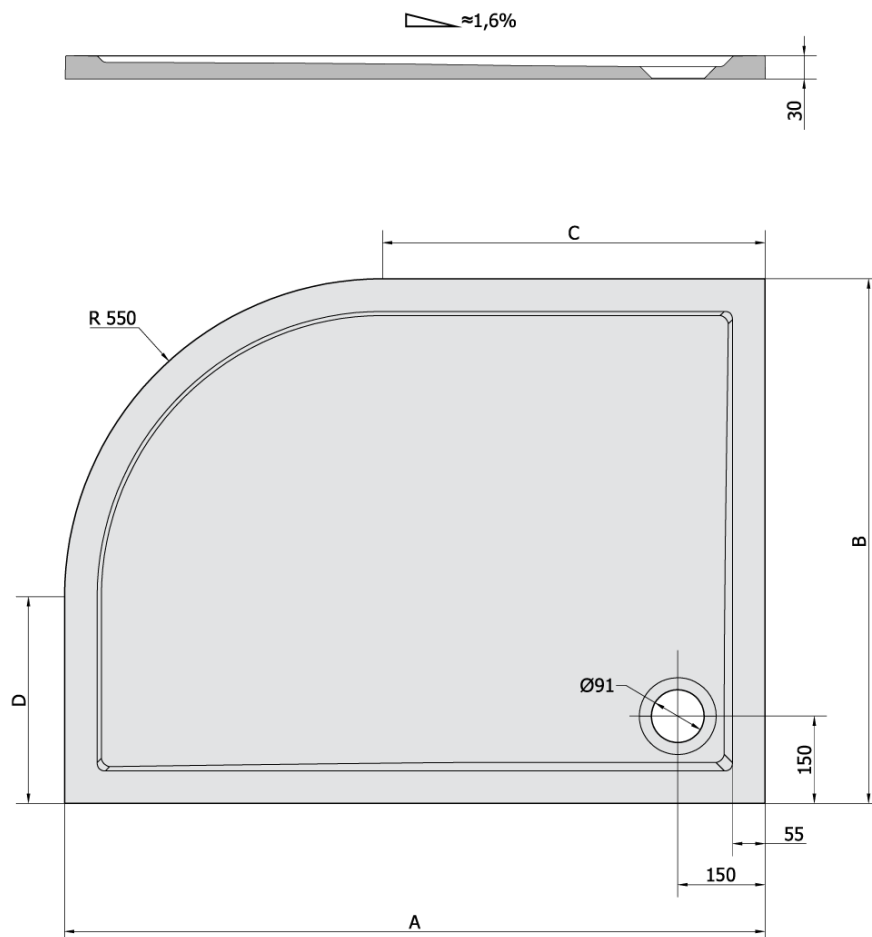

RENA L Quadrant Cast Marble Shower Tray

100x80cm, R550, left, White

Order code: 75511

Basic information

Brand: Polysan
Series: KLASIK

Size

Length: 1000 mm
Width: 800 mm
Height: 30 mm

Properties

Colour: White
Material: Cast marble
Shape: Asymmetric
Waste diameter: 90 mm
Radius: R550
Bottom Relief (surface): Smooth
Weight / Piece: 45.0 kg
Packaging: 1 Piece
Warranty: 2 years

We recommend buy

- 1 Piece Shower tray waste, dia. 90mm, DN40, polished stainless steel cover (Order code: 1711C)
- 1 Piece Shower Tray Legs (8 Pcs/Set) (Order code: PV008)

RENA L Quadrant Cast Marble Shower Tray
100x80cm, R550, left, White

Technical sheet

RENA	kod	A	B	C	D
90x80L	72890	900	800	350	250
90x80R	72891	900	800	350	250
100x80L	75511	1000	800	450	250
100x80R	76511	1000	800	450	250
120x90L	64611	1200	900	650	350
120x90R	65611	1200	900	650	350