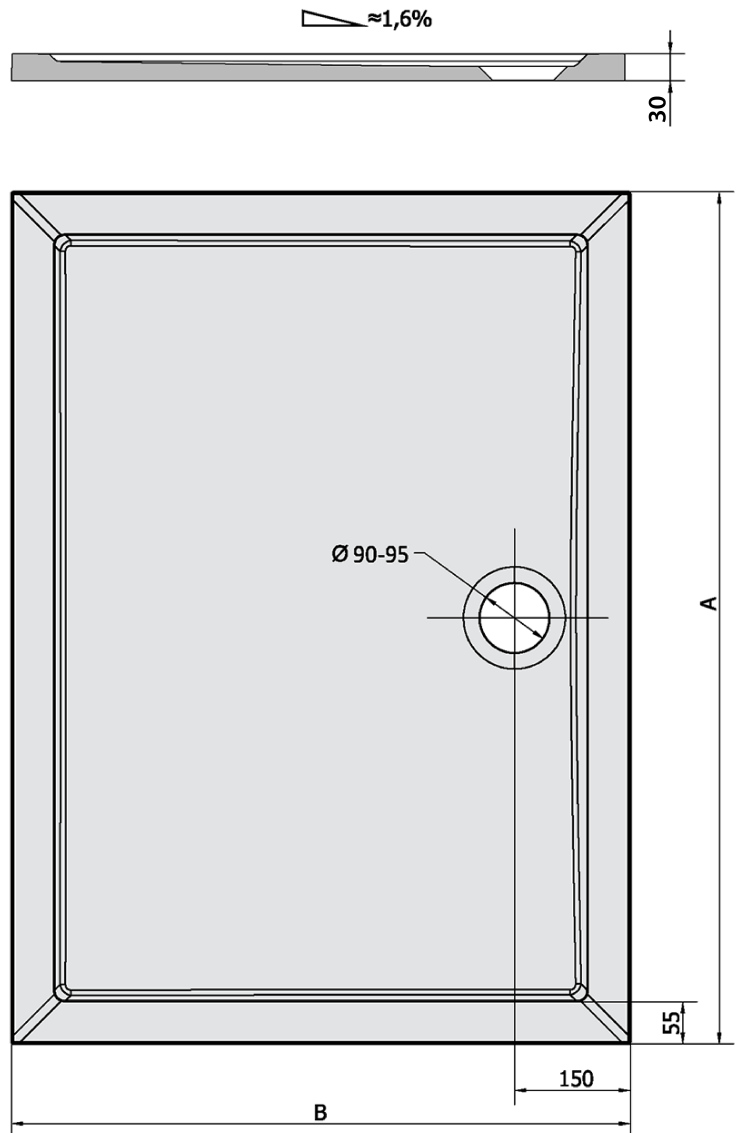

Order code: 59111

Basic information

Brand: Polysan

Series: KLASIK

Size

Length: 1100 mm

Width: 900 mm

Height: 30 mm

Properties

Colour: White

Material: Cast marble

Shape: Rectangular

Waste diameter: 90 mm

Bottom Relief
(surface): Smooth

Weight / Piece: 61.0 kg

Packaging: 1 Piece

Warranty: 2 years

We recommend buy

1 Piece Shower tray waste, dia. 90mm, DN40, polished stainless steel cover (Order code: 1711C)

1 Piece Shower Tray Legs (8 Pcs/Set) (Order code: PV008)

Technical sheet

KARIA	kod	A	B
80x70	11091	800	700
90x70	44511	900	700
90x80	63511	900	800
100x70	71565	1000	700
100x80	45511	1000	800
100x90	51111	1000	900
110x80	46511	1100	800
110x90	59111	1100	900
120x70	47511	1200	700
120x80	48511	1200	800
120x90	49511	1200	900
120x100	26611	1200	1000