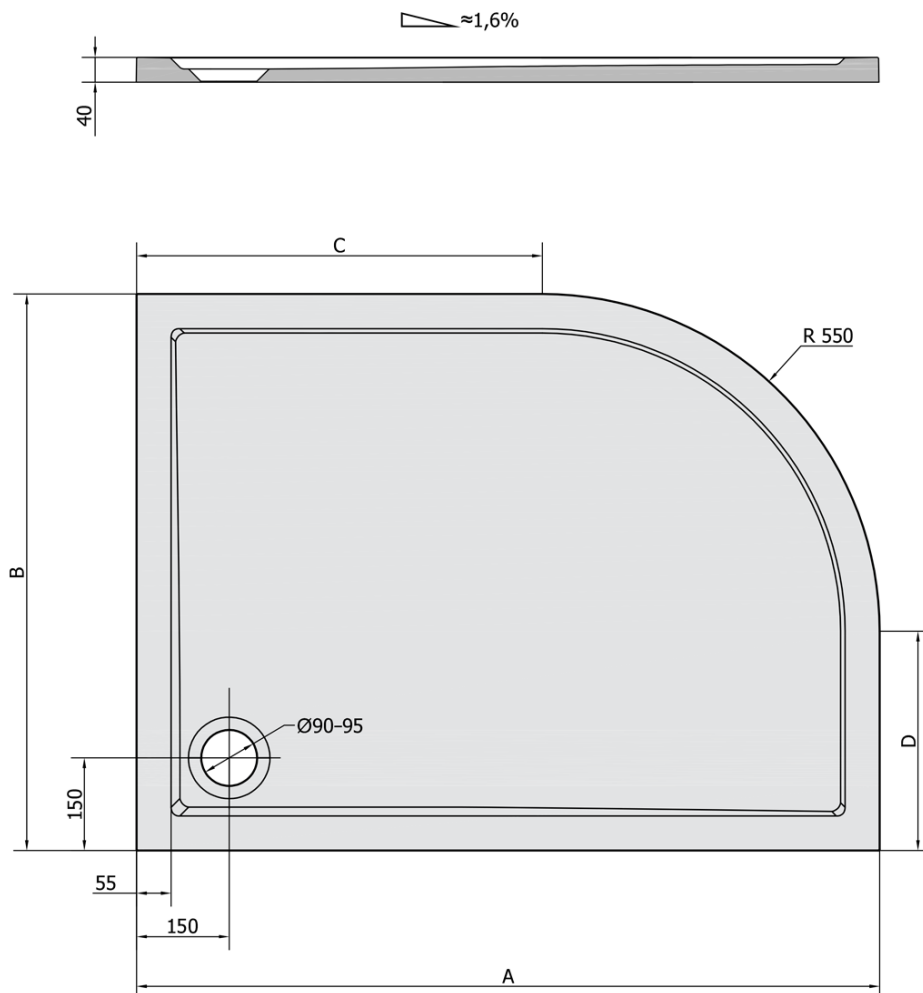

RENA R Quadrant Cast Marble Shower Tray

120x90cm, R550, right, White

Order code: 65611

Basic information

Brand: Polysan

Series: KLASIK

Size

Length: 1200 mm

Width: 900 mm

Height: 40 mm

Properties

Colour: White

Material: Cast marble

Shape: Asymmetric

Waste diameter: 90 mm

Radius: R550

Bottom Relief
(surface): Smooth

Weight / Piece: 61.0 kg

Packaging: 1 Piece

Warranty: 2 years

We recommend buy

1 Piece Shower tray waste, dia. 90mm, DN40, polished stainless steel cover (Order code: 1711C)

1 Piece Shower Tray Legs (8 Pcs/Set) (Order code: PV008)

RENA R Quadrant Cast Marble Shower Tray
120x90cm, R550, right, White

Technical sheet

RENA	kod	A	B	C	D
90x80L	72890	900	800	350	250
90x80R	72891	900	800	350	250
100x80L	75511	1000	800	450	250
100x80R	76511	1000	800	450	250
120x90L	64611	1200	900	650	350
120x90R	65611	1200	900	650	350