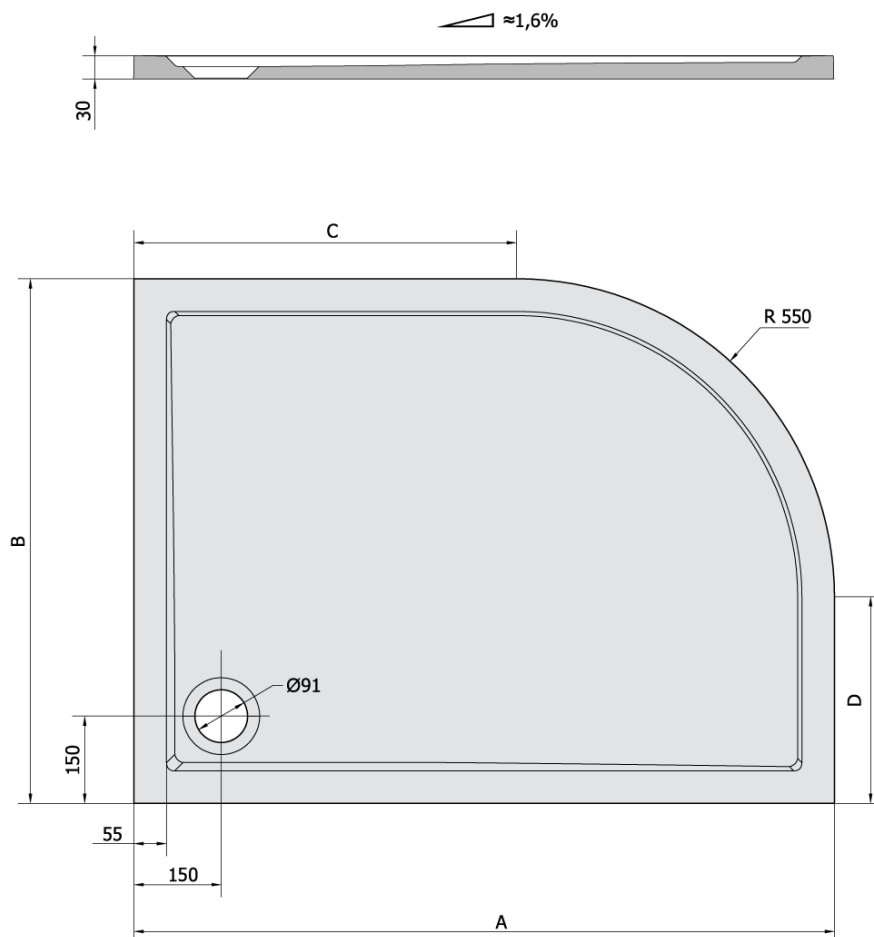

RENA R Quadrant Cast Marble Shower Tray

120x90cm, R550, right, White

Order code: 65611

Basic information

Brand: Polysan

Series: KLASIK

Size

Length: 1200 mm

Width: 900 mm

Height: 30 mm

Properties

Colour: White

Material: Cast marble

Shape: Asymmetric

Waste diameter: 90 mm

Radius: R550

Bottom Relief
(surface): Smooth

Weight / Piece: 61.0 kg

Packaging: 1 Piece

Warranty: 2 years

We recommend buy

1 Piece Shower tray waste, dia. 90mm, DN40, polished stainless steel cover (Order code: 1711C)

1 Piece Shower Tray Legs (8 Pcs/Set) (Order code: PV008)

RENA R Quadrant Cast Marble Shower Tray
 120x90cm, R550, right, White

Technical sheet

RENA	kod	A	B	C	D
90x80L	72890	900	800	350	250
90x80R	72891	900	800	350	250
100x80L	75511	1000	800	450	250
100x80R	76511	1000	800	450	250
120x90L	64611	1200	900	650	350
120x90R	65611	1200	900	650	350