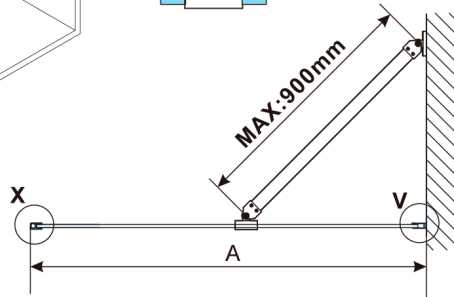

### Rozměry

Výška: 2100 mm

Hloubka: 800 mm

## Technický list

MODEL	A,mm
ES1070, ES1170, ES1270, ES1370, ES1470, ES1570	690-705
ES1080, ES1180, ES1280, ES1380, ES1480, ES1580	790-805
ES1090, ES1190, ES1290, ES1390, ES1490, ES1590	890-905
ES1010, ES1110, ES1210, ES1310, ES1410, ES1510	990-1005
ES1011, ES1111, ES1211, ES1311, ES1411, ES1511	1090-1105
ES1012, ES1112, ES1212, ES1312, ES1412, ES1512	1190-1205
ES1013, ES1113, ES1213, ES1313, ES1413, ES1513	1290-1305
ES1014, ES1114, ES1214, ES1314, ES1414, ES1514	1390-1405
ES1015, ES1115, ES1215, ES1315, ES1415, ES1515	1490-1505

MODEL	A,mm
ES1070, ES1170, ES1270, ES1370, ES1470, ES1570	690-705
ES1080, ES1180, ES1280, ES1380, ES1480, ES1580	790-805
ES1090, ES1190, ES1290, ES1390, ES1490, ES1590	890-905
ES1010, ES1110, ES1210, ES1310, ES1410, ES1510	990-1005
ES1011, ES1111, ES1211, ES1311, ES1411, ES1511	1090-1105
ES1012, ES1112, ES1212, ES1312, ES1412, ES1512	1190-1205
ES1013, ES1113, ES1213, ES1313, ES1413, ES1513	1290-1305
ES1014, ES1114, ES1214, ES1314, ES1414, ES1514	1390-1405
ES1015, ES1115, ES1215, ES1315, ES1415, ES1515	1490-1505