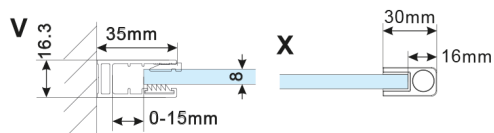

### Rozměry

Výška: 2100 mm

Hloubka: 1000 mm

## Technický list

MODEL	A,mm
ES1070, ES1170, ES1270, ES1370, ES1470, ES1570	690-705
ES1080, ES1180, ES1280, ES1380, ES1480, ES1580	790-805
ES1090, ES1190, ES1290, ES1390, ES1490, ES1590	890-905
ES1010, ES1110, ES1210, ES1310, ES1410, ES1510	990-1005
ES1011, ES1111, ES1211, ES1311, ES1411, ES1511	1090-1105
ES1012, ES1112, ES1212, ES1312, ES1412, ES1512	1190-1205
ES1013, ES1113, ES1213, ES1313, ES1413, ES1513	1290-1305
ES1014, ES1114, ES1214, ES1314, ES1414, ES1514	1390-1405
ES1015, ES1115, ES1215, ES1315, ES1415, ES1515	1490-1505

MODEL	A,mm
ES1070, ES1170, ES1270, ES1370, ES1470, ES1570	690-705
ES1080, ES1180, ES1280, ES1380, ES1480, ES1580	790-805
ES1090, ES1190, ES1290, ES1390, ES1490, ES1590	890-905
ES1010, ES1110, ES1210, ES1310, ES1410, ES1510	990-1005
ES1011, ES1111, ES1211, ES1311, ES1411, ES1511	1090-1105
ES1012, ES1112, ES1212, ES1312, ES1412, ES1512	1190-1205
ES1013, ES1113, ES1213, ES1313, ES1413, ES1513	1290-1305
ES1014, ES1114, ES1214, ES1314, ES1414, ES1514	1390-1405
ES1015, ES1115, ES1215, ES1315, ES1415, ES1515	1490-1505