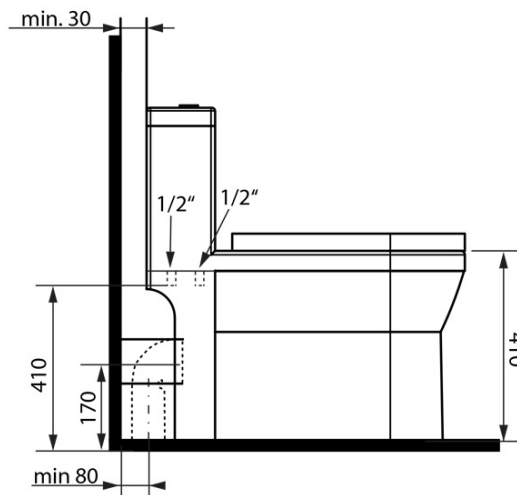

## Rozmery

Šírka: 365 mm

Výška: 780 mm

Hĺbka: 720 mm

**COLD WATER**

- ACCESSORIES:** 1x Valve tap (ZY12045)  
 1x 33155 - Flexible hose F1/2"xF1/2", 50cm  
 1x A80 MAC - Corner Valve  
 1x 33254 - Flexible hose F3/8"xF1/2", 40cm  
 1x 159.325.0 - WC PAN Flexible Connection

**COLD/HOT WATER**

- ACCESSORIES:** 1x Mixer tap (SM07)  
 2x 44456 – Flexible hose M10xF1/2", 60cm  
 1x A80 MAC – Corner Valve  
 1x 33254 – Flexible hose F3/8"xF1/2", 40cm  
 1x 159.325.0 – WC Pan Flexible Connection