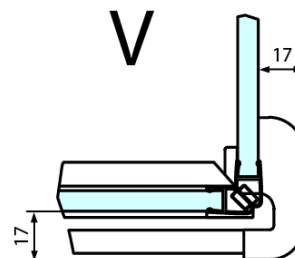

FORTIS obdĺžniková sprchová zástena 1300x1200 mm, L varianta

Dveře	A (mm)	B (mm)	C (mm)
FL1080	785-801	≈ 200	779-795
FL1090	885-901	≈ 300	879-895
FL1010	985-1001	≈ 400	979-995
FL1011	1085-1101	≈ 500	1079-1095
FL1012	1185-1201	≈ 600	1179-1195
FL1113	1285-1301	≈ 700	1279-1295
FL1114	1385-1401	≈ 800	1379-1395
FL1115	1485-1501	≈ 900	1479-1495

Boční stěna	E	D
FL3580	785-801	779-795
FL3590	885-901	879-895
FL3510	985-1001	979-995
FL3511	1085-1101	1079-1095
FL3512	1185-1201	1179-1195