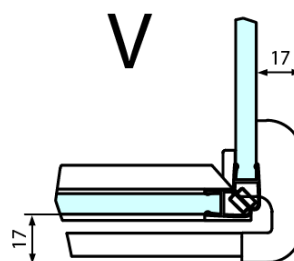

FORTIS obdĺžniková sprchová zástena 1000x1100 mm, R varianta

Dveře	A (mm)	B (mm)	C (mm)
FL1080	785-801	≈ 200	779-795
FL1090	885-901	≈ 300	879-895
FL1010	985-1001	≈ 400	979-995
FL1011	1085-1101	≈ 500	1079-1095
FL1012	1185-1201	≈ 600	1179-1195
FL1113	1285-1301	≈ 700	1279-1295
FL1114	1385-1401	≈ 800	1379-1395
FL1115	1485-1501	≈ 900	1479-1495

Boční stěna	E	D
FL3580	785-801	779-795
FL3590	885-901	879-895
FL3510	985-1001	979-995
FL3511	1085-1101	1079-1095
FL3512	1185-1201	1179-1195