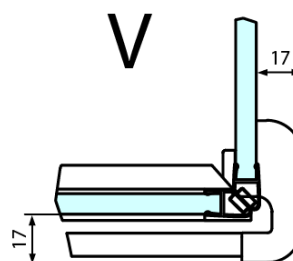

FORTIS obdĺžniková sprchová zástena 1000x1100 mm, R varianta

Dveře	A (mm)	B (mm)	C (mm)
FL1080	785-801	≈ 200	779-795
FL1090	885-901	≈ 300	879-895
FL1010	985-1001	≈ 400	979-995
FL1011	1085-1101	≈ 500	1079-1095
FL1012	1185-1201	≈ 600	1179-1195
FL1113	1285-1301	≈ 700	1279-1295
FL1114	1385-1401	≈ 800	1379-1395
FL1115	1485-1501	≈ 900	1479-1495

Boční stěna	E	D
FL3580	785-801	779-795
FL3590	885-901	879-895
FL3510	985-1001	979-995
FL3511	1085-1101	1079-1095
FL3512	1185-1201	1179-1195