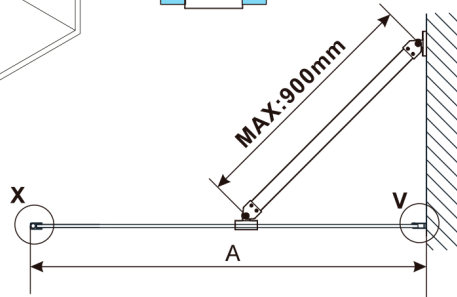

### Rozmery

Výška: 2100 mm

Hĺbka: 800 mm

## Technický list

MODEL	A,mm
ES1070, ES1170, ES1270, ES1370, ES1470, ES1570	690-705
ES1080, ES1180, ES1280, ES1380, ES1480, ES1580	790-805
ES1090, ES1190, ES1290, ES1390, ES1490, ES1590	890-905
ES1010, ES1110, ES1210, ES1310, ES1410, ES1510	990-1005
ES1011, ES1111, ES1211, ES1311, ES1411, ES1511	1090-1105
ES1012, ES1112, ES1212, ES1312, ES1412, ES1512	1190-1205
ES1013, ES1113, ES1213, ES1313, ES1413, ES1513	1290-1305
ES1014, ES1114, ES1214, ES1314, ES1414, ES1514	1390-1405
ES1015, ES1115, ES1215, ES1315, ES1415, ES1515	1490-1505

MODEL	A,mm
ES1070, ES1170, ES1270, ES1370, ES1470, ES1570	690-705
ES1080, ES1180, ES1280, ES1380, ES1480, ES1580	790-805
ES1090, ES1190, ES1290, ES1390, ES1490, ES1590	890-905
ES1010, ES1110, ES1210, ES1310, ES1410, ES1510	990-1005
ES1011, ES1111, ES1211, ES1311, ES1411, ES1511	1090-1105
ES1012, ES1112, ES1212, ES1312, ES1412, ES1512	1190-1205
ES1013, ES1113, ES1213, ES1313, ES1413, ES1513	1290-1305
ES1014, ES1114, ES1214, ES1314, ES1414, ES1514	1390-1405
ES1015, ES1115, ES1215, ES1315, ES1415, ES1515	1490-1505