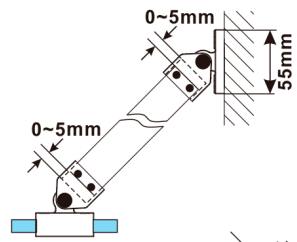

### Rozmery

Výška: 2100 mm

Hĺbka: 800 mm

## Technický list

MODEL	A,mm
ES1070, ES1170, ES1270, ES1370, ES1470, ES1570	690-705
ES1080, ES1180, ES1280, ES1380, ES1480, ES1580	790-805
ES1090, ES1190, ES1290, ES1390, ES1490, ES1590	890-905
ES1010, ES1110, ES1210, ES1310, ES1410, ES1510	990-1005
ES1011, ES1111, ES1211, ES1311, ES1411, ES1511	1090-1105
ES1012, ES1112, ES1212, ES1312, ES1412, ES1512	1190-1205
ES1013, ES1113, ES1213, ES1313, ES1413, ES1513	1290-1305
ES1014, ES1114, ES1214, ES1314, ES1414, ES1514	1390-1405
ES1015, ES1115, ES1215, ES1315, ES1415, ES1515	1490-1505

MODEL	A,mm
ES1070, ES1170, ES1270, ES1370, ES1470, ES1570	690-705
ES1080, ES1180, ES1280, ES1380, ES1480, ES1580	790-805
ES1090, ES1190, ES1290, ES1390, ES1490, ES1590	890-905
ES1010, ES1110, ES1210, ES1310, ES1410, ES1510	990-1005
ES1011, ES1111, ES1211, ES1311, ES1411, ES1511	1090-1105
ES1012, ES1112, ES1212, ES1312, ES1412, ES1512	1190-1205
ES1013, ES1113, ES1213, ES1313, ES1413, ES1513	1290-1305
ES1014, ES1114, ES1214, ES1314, ES1414, ES1514	1390-1405
ES1015, ES1115, ES1215, ES1315, ES1415, ES1515	1490-1505