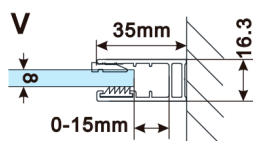

MODEL	A,mm
ES1070, ES1170, ES1270, ES1370, ES1570	690-705
ES1080, ES1180, ES1280, ES1380, ES1580	790-805
ES1090, ES1190, ES1290, ES1390, ES1590	890-905
ES1010, ES1110, ES1210, ES1310, ES1510	990-1005
ES1011, ES1111, ES1211, ES1311, ES1511	1090-1105
ES1012, ES1112, ES1212, ES1312, ES1512	1190-1205
ES1013, ES1113, ES1213, ES1313, ES1513	1290-1305
ES1014, ES1114, ES1214, ES1314, ES1514	1390-1405
ES1015, ES1115, ES1215, ES1315, ES1515	1490-1505