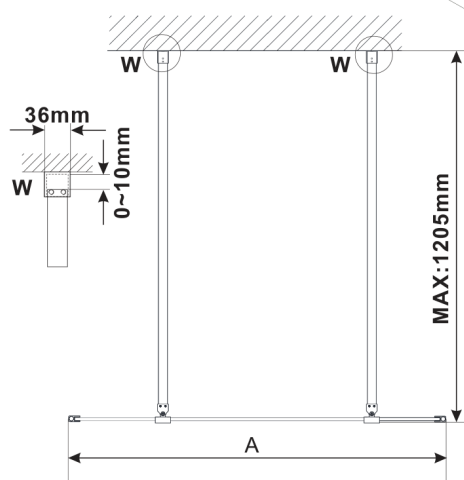

Objednací kód: ES1012

Rozměry

Šířka: 1167 mm
 Výška: 2100 mm

Vlastnosti

Záruka: 3 roky

Technický list

| MODEL | A,mm |
|------------------------------------|-----------|
| ES1070,ES1170,ES1270,ES1370,ES1570 | 690~705 |
| ES1080,ES1180,ES1280,ES1380,ES1580 | 790~805 |
| ES1090,ES1190,ES1290,ES1390,ES1590 | 890~905 |
| ES1010,ES1110,ES1210,ES1310,ES1510 | 990~1005 |
| ES1011,ES1111,ES1211,ES1311,ES1511 | 1090~1105 |
| ES1012,ES1112,ES1212,ES1312,ES1512 | 1190~1205 |
| ES1013,ES1113,ES1213,ES1313,ES1513 | 1290~1305 |
| ES1014,ES1114,ES1214,ES1314,ES1514 | 1390~1405 |
| ES1015,ES1115,ES1215,ES1315,ES1515 | 1490~1505 |

| MODEL | A,mm |
|--|-----------|
| ES1070, ES1170, ES1270, ES1370, ES1570 | 690~705 |
| ES1080, ES1180, ES1280, ES1380, ES1580 | 790~805 |
| ES1090, ES1190, ES1290, ES1390, ES1590 | 890~905 |
| ES1010, ES1110, ES1210, ES1310, ES1510 | 990~1005 |
| ES1011, ES1111, ES1211, ES1311, ES1511 | 1090~1105 |
| ES1012, ES1112, ES1212, ES1312, ES1512 | 1190~1205 |
| ES1013, ES1113, ES1213, ES1313, ES1513 | 1290~1305 |
| ES1014, ES1114, ES1214, ES1314, ES1514 | 1390~1405 |
| ES1015, ES1115, ES1215, ES1315, ES1515 | 1490~1505 |

| MODEL | A,mm |
|--|-----------|
| ES1070, ES1170, ES1270, ES1370, ES1570 | 690-705 |
| ES1080, ES1180, ES1280, ES1380, ES1580 | 790-805 |
| ES1090, ES1190, ES1290, ES1390, ES1590 | 890-905 |
| ES1010, ES1110, ES1210, ES1310, ES1510 | 990-1005 |
| ES1011, ES1111, ES1211, ES1311, ES1511 | 1090-1105 |
| ES1012, ES1112, ES1212, ES1312, ES1512 | 1190-1205 |
| ES1013, ES1113, ES1213, ES1313, ES1513 | 1290-1305 |
| ES1014, ES1114, ES1214, ES1314, ES1514 | 1390-1405 |
| ES1015, ES1115, ES1215, ES1315, ES1515 | 1490-1505 |