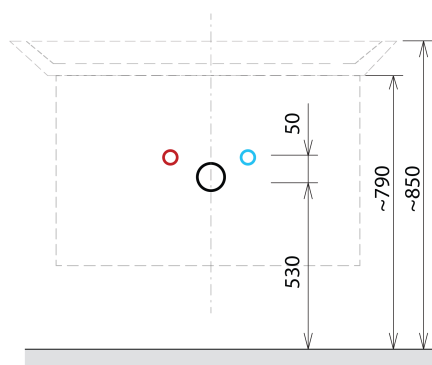

Installation of drain + hot & cold water pipes