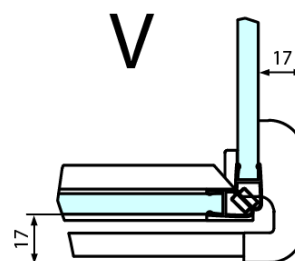

FORTIS obdĺžniková sprchová zástena 1400x1100 mm, L varianta

Dveře	A (mm)	B (mm)	C (mm)
FL1080	785-801	≈ 200	779-795
FL1090	885-901	≈ 300	879-895
FL1010	985-1001	≈ 400	979-995
FL1011	1085-1101	≈ 500	1079-1095
FL1012	1185-1201	≈ 600	1179-1195
FL1113	1285-1301	≈ 700	1279-1295
FL1114	1385-1401	≈ 800	1379-1395
FL1115	1485-1501	≈ 900	1479-1495

Boční stěna	E	D
FL3580	785-801	779-795
FL3590	885-901	879-895
FL3510	985-1001	979-995
FL3511	1085-1101	1079-1095
FL3512	1185-1201	1179-1195