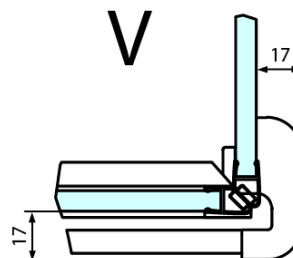

FORTIS obdĺžniková sprchová zástena 1000x1200 mm, R varianta

Dveře	A (mm)	B (mm)	C (mm)
FL1080	785-801	≈ 200	779-795
FL1090	885-901	≈ 300	879-895
FL1010	985-1001	≈ 400	979-995
FL1011	1085-1101	≈ 500	1079-1095
FL1012	1185-1201	≈ 600	1179-1195
FL1113	1285-1301	≈ 700	1279-1295
FL1114	1385-1401	≈ 800	1379-1395
FL1115	1485-1501	≈ 900	1479-1495

Boční stěna	E	D
FL3580	785-801	779-795
FL3590	885-901	879-895
FL3510	985-1001	979-995
FL3511	1085-1101	1079-1095
FL3512	1185-1201	1179-1195